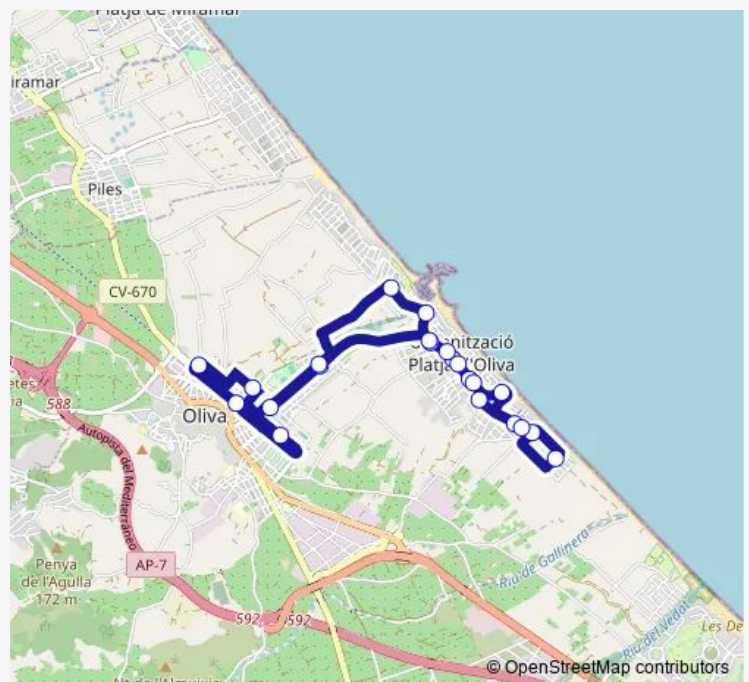

Saturday —

Sunday —

Route info

Direction: C. De Les Passadores 10- Col·Legi Lluís Vives [Oliva]

Stops: 22

Trip Duration: 1 hour 5 min

■ L1 — Playa de Oliva – Oliva

Passeig Gregori Mayans I Ciscar [Oliva] (a demanda)

Av. Sisteron S/N (Junt Gregori Maians) Vuelta [Oliva]

L1 Bus time schedules and route maps are available in an offline PDF at busmaps.com. Use the busmaps.com website to see live bus times, train schedule or subway schedule, and step-by-step directions for all public transit in Oliva