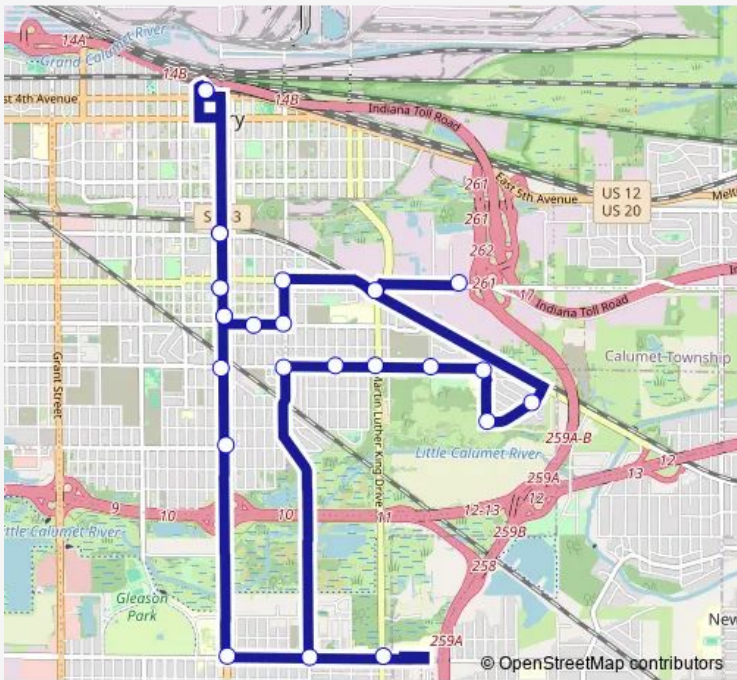

Bus L1 East 35th/Marshalltown

[Go to website](#)

Direction
 Metro Center — Metro Center

25 stops

[Open route schedule](#)

- Metro Center
- 11th & Broadway
- 15th & Broadway
- 19th & Broadway
- 21st & Broadway
- 25th & Broadway
- 35th & Broadway
- Career Center
- 35th & Georgia
- 21st & Virginia
- 21st & Kentucky
- 21st & ML King Drive
- 21st & Missouri
- 21st & Wisconsin
- Marshalltown Dr. & Wisconsin
- 21st & Marshalltown Drive
- 15th & ML King Drive
- Amazon (15th & Texas)
- 15th & Virginia
- 19th & Virginia
- 19th & Pennsylvania

Route schedule
 Metro Center — Metro Center

Monday	05:16-19:15
Tuesday	05:16-19:15
Wednesday	05:16-19:15
Thursday	05:16-19:15
Friday	05:16-19:15
Saturday	10:15-17:15
Sunday	—

Route info

Direction: Metro Center

Stops: 25

Trip Duration: 1 hour 0 min

L1 — East 35th/Marshalltown **BusMaps**

19th & Broadway

15th & Broadway

11th & Broadway

Metro Center

L1 Bus time schedules and route maps are available in an offline PDF at busmaps.com. Use the busmaps.com website to see live bus times, train schedule or subway schedule, and step-by-step directions for all public transit in Crown Point