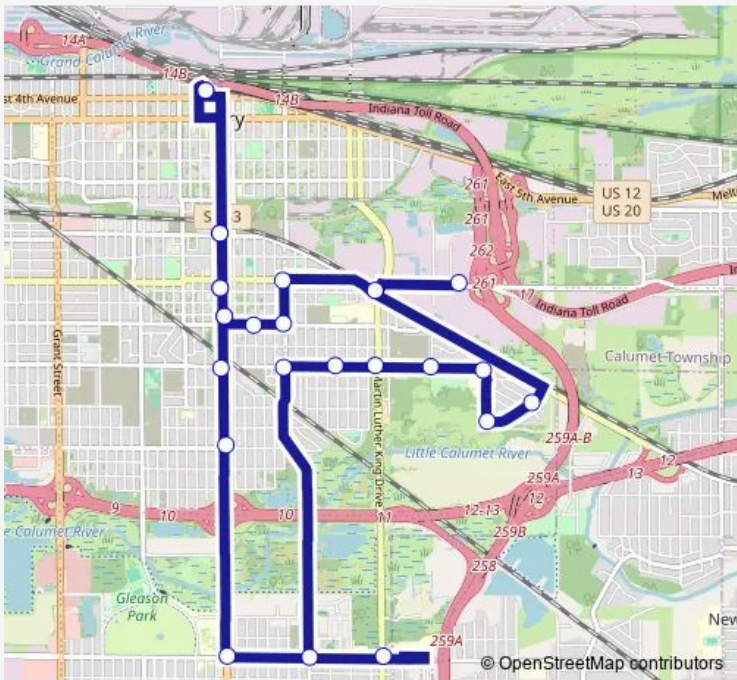

## Bus L1 East 35th/Marshalltown

[Go to website](#)

**Direction**  
 Metro Center — Metro Center

25 stops

[Open route schedule](#)

- Metro Center
- 11th & Broadway
- 15th & Broadway
- 19th Avenue Northbound
- 21st & Broadway
- 25th & Broadway
- 35th & Broadway
- Career Center
- 35th & Georgia
- 21st & Virginia
- 21st & Kentucky
- 21st & ML King Drive
- 21st & Missouri
- 21st & Wisconsin
- Marshalltown Dr. & Wisconsin
- 21st & Marshalltown Drive
- 15th & ML King Drive
- Amazon (15th & Texas)
- 15th & Virginia
- 19th & Virginia
- 19th & Pennsylvania

Route schedule  
 Metro Center — Metro Center

Monday	06:15-19:15
Tuesday	06:15-19:15
Wednesday	06:15-19:15
Thursday	06:15-19:15
Friday	06:15-19:15
Saturday	10:15-17:15
Sunday	—

Route info

Direction: Metro Center

Stops: 25

Trip Duration: 1 hour 0 min

■ L1 — East 35th/Marshalltown BusMaps

19th Avenue Northbound

15th & Broadway

11th & Broadway

Metro Center

L1 Bus time schedules and route maps are available in an offline PDF at [busmaps.com](https://busmaps.com). Use the [busmaps.com](https://busmaps.com) website to see live bus times, train schedule or subway schedule, and step-by-step directions for all public transit in Crown Point