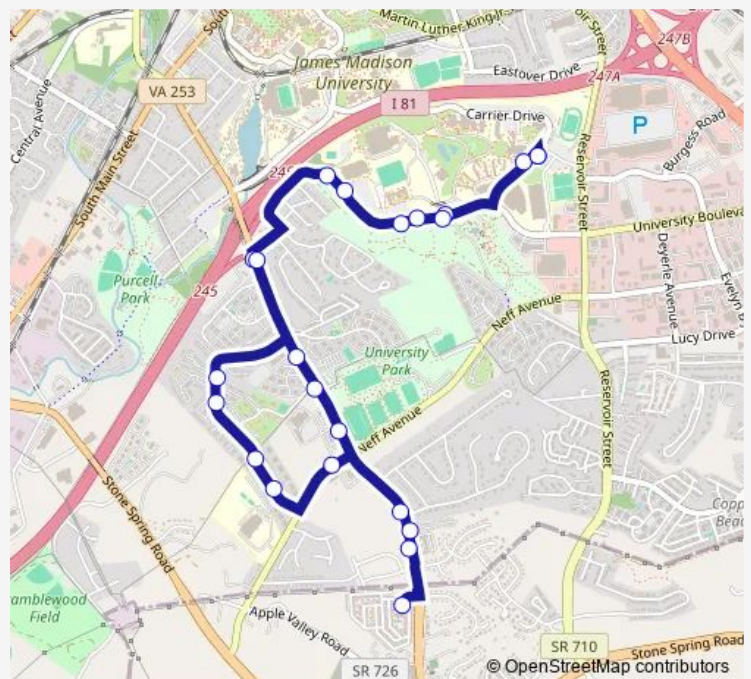

**Bus Black JMU Black Line**

[Go to website](#)

**Direction**

Carrier Dr. @ Festival (Shelter) — Carrier Dr. @ Festival (Shelter)

23 stops

[Open route schedule](#)

- Carrier Dr. @ Festival (Shelter)
- Carrier Dr. @ Festival Conference Center
- University Blvd. across from Arboretum
- University Blvd. @ Convo F Lot
- University Blvd. @ Convocation Center
- Port Republic Rd. @ R10 Parking Lot (Shelter)
- Port Republic Rd. @ Northview (Shelter)
- Port Republic Rd. @ Deer Run
- Port Republic Rd. @ Liberty Station
- Port Republic Rd. across from Nelson Dr.
- Port Republic Rd. @ Harrisonburg Community Health Center (Shelter)
- The Cottages (Shelter)
- Port Republic Rd. @ Comsonics
- Peach Grove Ave. @ Mcdonald's
- Lois Ln. @ 1052 Southview (Shelter)
- Lois Ln. @ 1030 Southview (Shelter)
- Devon Ln. @ 1542 Foxhill
- Devon Ln. @ 1420 Foxhill / Squire Hill
- Port Republic Rd. @ Royal Station
- University Blvd. across from Convocation Center

**Route schedule**

Carrier Dr. @ Festival (Shelter) — Carrier Dr. @ Festival (Shelter)

Monday	07:08-18:38
Tuesday	07:08-18:38
Wednesday	07:08-18:38
Thursday	07:08-18:38
Friday	07:08-18:38
Saturday	—
Sunday	—

**Route info**

Direction: Carrier Dr. @ Festival (Shelter)

Stops: 23

Trip Duration: 0 hour 19 min

Black — JMU Black Line

University Blvd. across from Convo F Lot

University Blvd. @ Arboretum

Carrier Dr. @ Festival (Shelter)