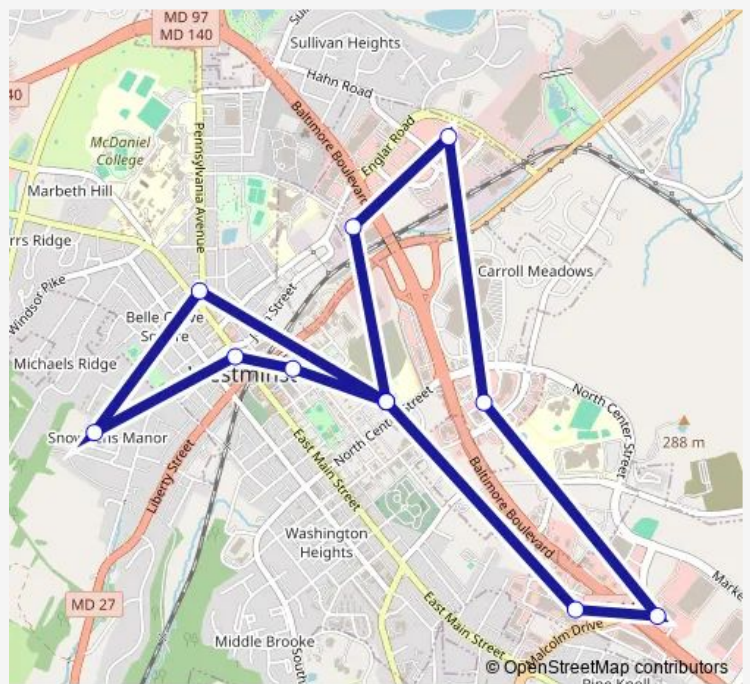

Direction
 Workforce Development — Workforce Development
 12 stops
[Open route schedule](#)

- Workforce Development
- PA Avenue & Main Street
- Sunnybrook Apartments
- Westminster City Hall
- Locust Street & Distillery Drive
- Workforce Development
- Shoppers
- Weis Markets
- Giant Food
- Wal-Mart Westminster
- Food Lion
- Workforce Development

Route schedule
 Workforce Development — Workforce Development

Monday	07:00-15:30
Tuesday	07:00-15:30
Wednesday	07:00-15:30
Thursday	07:00-15:30
Friday	07:00-15:30
Saturday	—
Sunday	—

Route info
 Direction: Workforce Development
 Stops: 12
 Trip Duration: 1 hour 0 min

Black Bus time schedules and route maps are available in an offline PDF at busmaps.com. Use the busmaps.com website to see live bus times, train schedule or subway schedule, and step-by-step directions for all public transit in Westminster