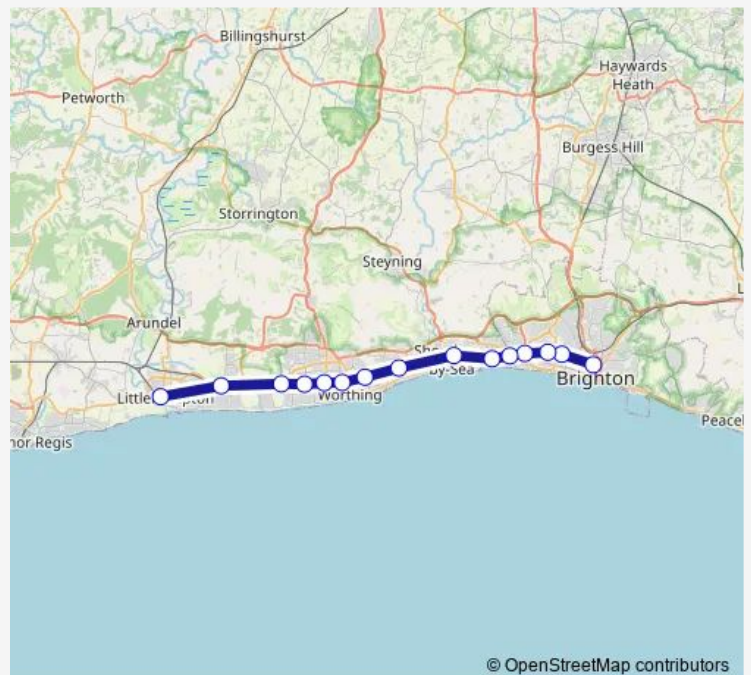

Rail Sn:Btn->Lit SN train service from BTN to Lit

[Go to website](#)

Direction

Brighton — Littlehampton

15 stops

[Open route schedule](#)

Brighton

Hove

Aldrington

Portslade

Fishersgate

Southwick

Shoreham-by-Sea (Sussex)

Lancing

East Worthing

Worthing

West Worthing

Durrington-on-Sea

Goring-by-Sea

Angmering

Littlehampton

Route schedule

Brighton — Littlehampton

Monday 06:47-17:42

Tuesday 06:47-17:42

Wednesday 06:47-17:42

Thursday 06:47-17:42

Friday 06:47-17:42

Saturday 06:46

Sunday 21:55

Route info

Direction: Brighton

Stops: 15

Trip Duration: 0 hour 51 min

© OpenStreetMap contributors

■ Sn:Btn->Lit — SN train service from BTN to Lit