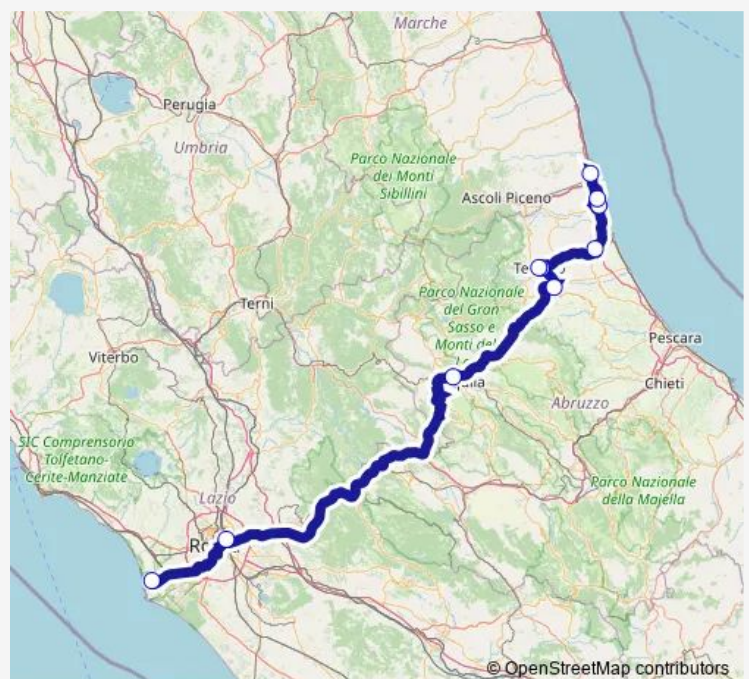

Teramo

Teramo (Villa comunale)

Giulianova - Mosciano Sant'Angelo

Alba Adriatica

Martinsicuro - Villa Rosa (Northbound)

Porto d'Ascoli

### Route info

Direction: Rome Fiumicino Airport

Stops: 10

Trip Duration: 4 hour 40 min

## Direction

Rome Fiumicino Airport — Ascoli Piceno

7 stops

[Open route schedule](#)

Rome Fiumicino Airport

Rome Tiburtina Bus station

L'Aquila

Val Vomano

## Route info

Direction: Porto d'Ascoli

Stops: 10

Trip Duration: 4 hour 35 min