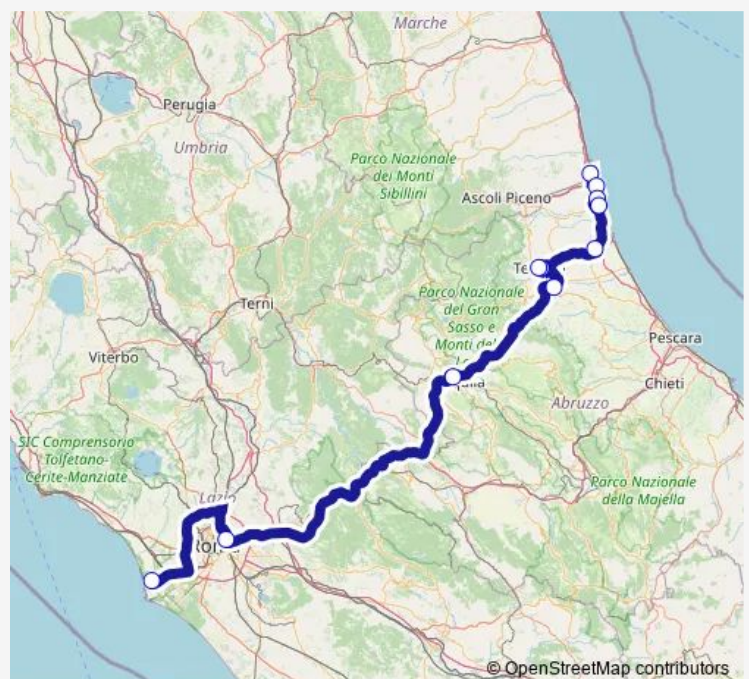

Bus FlixBus 551 Porto d'Ascoli/Ascoli Piceno - Rome FCO →/Rome

[Go to website](#)

Direction

Rome Fiumicino Airport — Ascoli Piceno

7 stops

[Open route schedule](#)

Rome Fiumicino Airport

Rome Tiburtina Bus station

L'Aquila

Val Vomano

Teramo

Teramo (Villa comunale)

Ascoli Piceno

Route schedule

Rome Fiumicino Airport — Ascoli Piceno

Monday 12:15-13:15

Tuesday 12:15-13:15

Wednesday 12:15-13:15

Thursday 12:15-13:15

Friday 12:15-13:15

Saturday 12:15-13:15

Sunday 12:15-13:15

Route info

Direction: Rome Fiumicino Airport

Stops: 7

Trip Duration: 4 hour 35 min