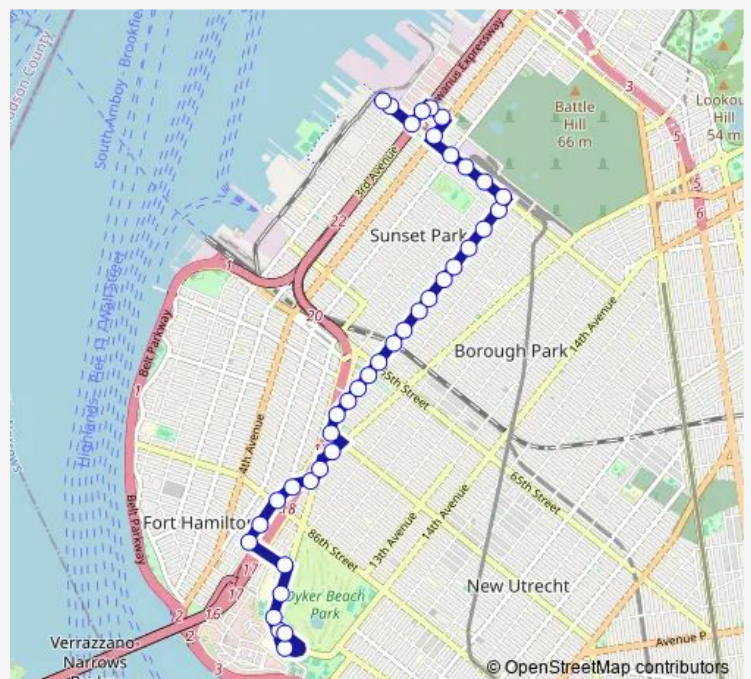

Thursday 05:15-01:55⁺¹

Friday 05:15-01:55⁺¹

Saturday 05:10-01:55⁺¹

Sunday 05:10-01:55⁺¹

Route info

Direction: Cropsey AV/Brooklyn Campus

Stops: 39

Trip Duration: 0 hour 44 min

■ B70 — Dyker Heights - Sunset Park

8 AV/57 St

8 AV/55 St

8 AV/52 St

8 AV/50 St

8 AV/47 St

8 AV/44 St

8 AV/41 St