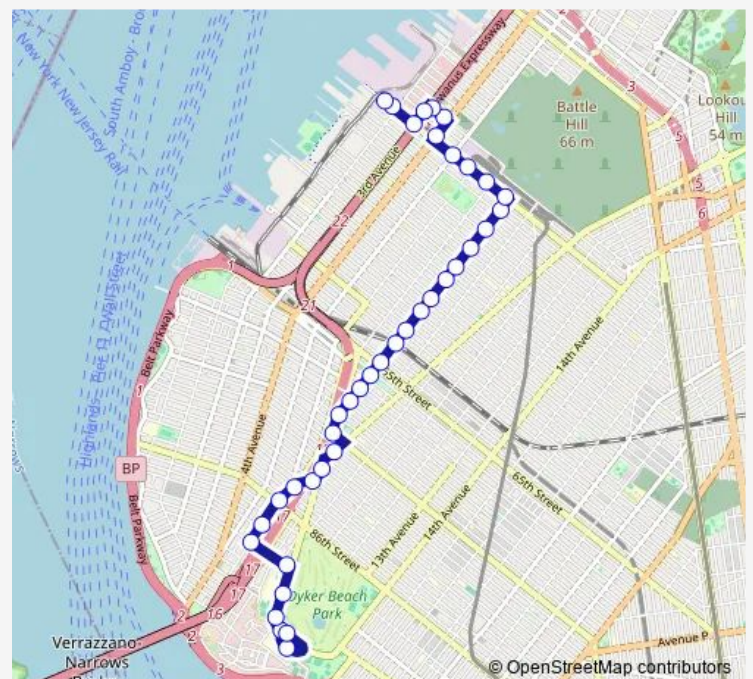

Thursday 05:15-01:55⁺¹

Friday 05:15-01:55⁺¹

Saturday 05:10-01:55⁺¹

Sunday 05:10-01:55⁺¹

Route info

Direction: Cropsey AV/Brooklyn Campus

Stops: 39

Trip Duration: 0 hour 31 min

■ B70 — Dyker Heights - Sunset Park

8 AV/57 St

8 AV/55 St

8 AV/52 St

8 AV/50 St

8 AV/47 St

8 AV/44 St

8 AV/41 St