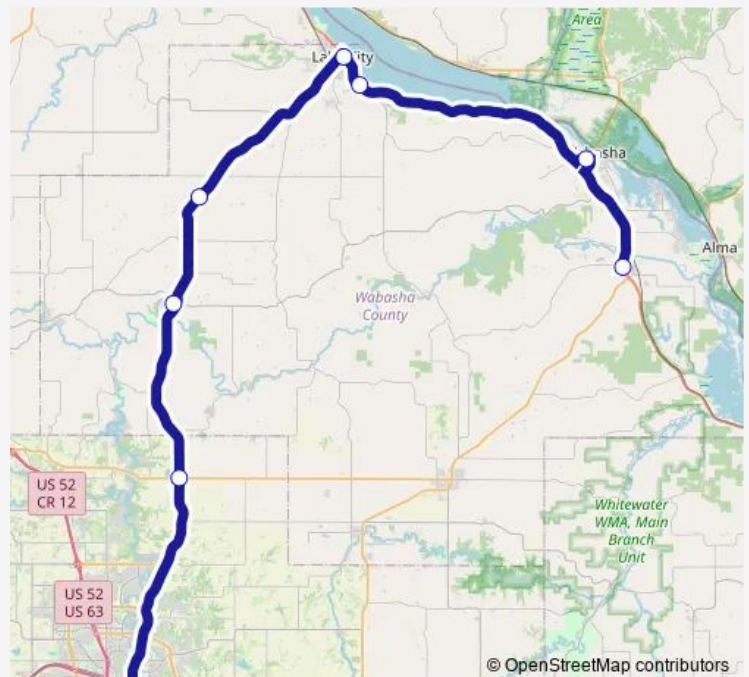

Zumbro Falls Water St. Baseball Field (West)

Oak Center Store

Lake City Marion & High Street

Lake City Public Works Parking Lot

Wabasha County Rd. 30-Old Fairgrounds

Kellogg Kwik Trip

Route schedule

3rd Ave. SW & 2nd St. SW (Midblock) — Kellogg Kwik Trip

Monday 17:10

Tuesday 17:10

Wednesday 17:10

Thursday 17:10

Friday 17:10

Saturday —

Sunday —

Route info

Direction: 3rd Ave. SW & 2nd St. SW (Midblock)

Stops: 8

Trip Duration: 1 hour 40 min

© OpenStreetMap contributors

Wabasha-Lake City

BusMaps

Direction

Wabasha County Rd. 30-Old Fairgrounds — St. Mary's Hospital

8 stops

[Open route schedule](#)

Wabasha County Rd. 30-Old Fairgrounds

Lake City Public Works Parking Lot

Lake City Marion & High Street

Oak Center Store

Zumbro Falls Water St. Baseball Field (West)

Reinke's Corners Hwy. 63