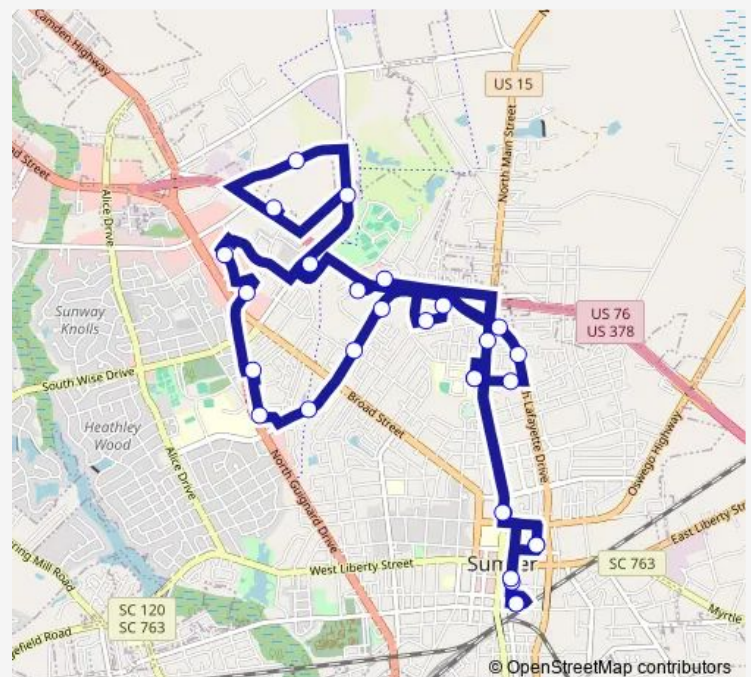

Scdsnb & Sbhs | Electric Dr

Southview Apts

Wall St Green Apts

Route schedule

JEC Intermodal Center — JEC Intermodal Center

Monday 07:00-17:00

Tuesday 07:00-17:00

Wednesday 07:00-17:00

Thursday 07:00-17:00

Friday 07:00-17:00

Saturday —

Sunday —

Route info

Direction: JEC Intermodal Center

Stops: 29

Trip Duration: 1 hour 0 min

Route 40 North Main

Carolina Crossing Apartments

Chestnut Pointe Apt | Russell Ave

North Hope Center

Brown St | W College St

N Main St First Presbyterian Church Preschool

Magnolia St | Dhhs

Harvin St | Housing Authority