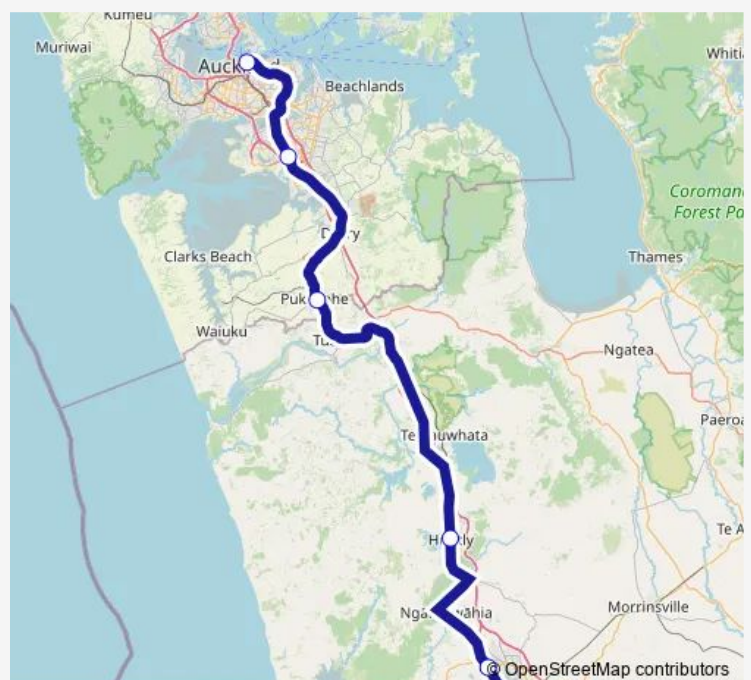

### Direction

The Strand Train Station 1 — Hamilton Frankton Train Station 1

6 stops

[Open route schedule](#)

The Strand Train Station 1

Puhinui Train Station 2

Pukekohe Train Station 3

Huntly Train Station 1

Hamilton Rotokauri Train Station 2

Hamilton Frankton Train Station 1

### Route schedule

The Strand Train Station 1 — Hamilton Frankton Train Station 1

Monday 09:45-17:45

Tuesday 09:45-17:45

Wednesday 09:45-17:45

Thursday 09:45-17:45

Friday 09:45-17:45

Saturday 15:05-17:30

### Route info

Direction: The Strand Train Station 1

Stops: 6

Trip Duration: 2 hour 22 min

■ Huia