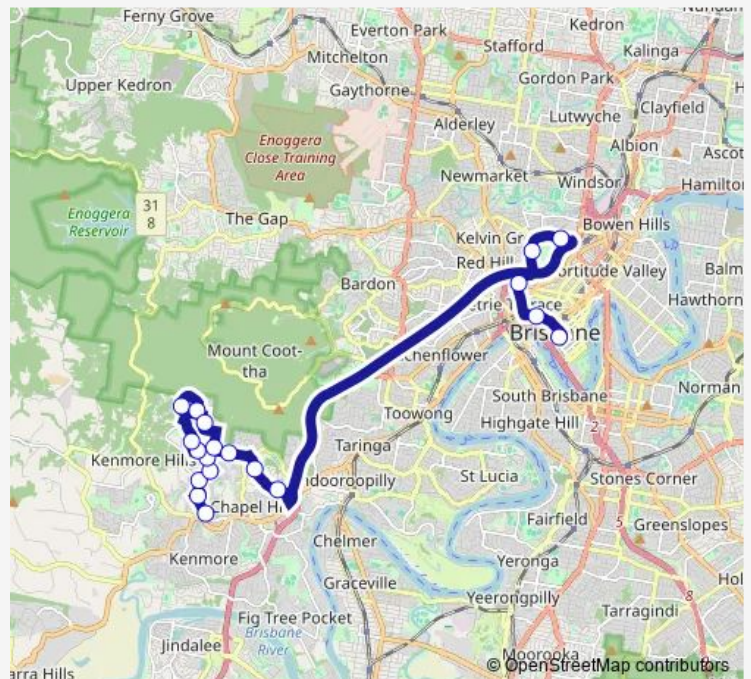

Goolman St near Juberra St

Bielby Rd near Goolman St

Bielby Rd at Kenmore Woods

Route schedule

Cultural — Bielby Rd at Kenmore Woods

Monday 16:31-17:33

Tuesday 16:31-17:33

Wednesday 16:31-17:33

Thursday 16:31-17:33

Friday 16:31-17:33

Saturday —

Sunday —

Route info

Direction: Cultural

Stops: 20

Trip Duration: 0 hour 53 min

P426 — Kenmore - City Pre-Paid Rocket via Chapel Hill **BusMaps**

## Direction

Bielby Rd at Kenmore Woods — Adelaide Street Stop 28 near Hutton Lane

21 stops

[Open route schedule](#)

Bielby Rd at Kenmore Woods

Goolman St at Bielby Road

Goolman St near Keil PI

Goolman St at Chapel Hill School