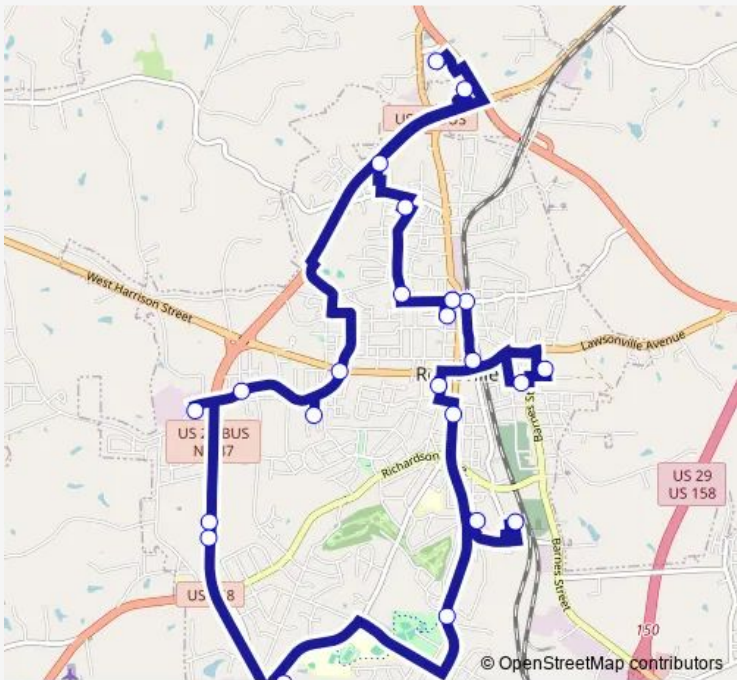

Direction
 City Hall/Public Library — City Hall/Public Library
 24 stops
[Open route schedule](#)

- City Hall/Public Library
- Belvedere Apartments
- RHS Apartments
- Carroll St/Bradley St
- Social Security Administration
- Walmart - Reidsville
- Food Lion/Dollar General
- Vance St/Harrison St
- Reidsville Housing Authority Apartments
- Gunn St
- Woodwind Apartments
- Goodwill Resource Center - Reidsville
- Lowe's Foods
- Food Lion (S. Park)
- Bottom Shopping Center/Jaycee Park
- Way St. Village
- Penrose Mall
- Southeastern Plaza
- Annie Penn Hospital
- Salvation Army
- Crestwood Apartments

Route schedule
 City Hall/Public Library — City Hall/Public Library

Monday	07:00-15:00
Tuesday	07:00-15:00
Wednesday	07:00-15:00
Thursday	07:00-15:00
Friday	07:00-15:00
Saturday	07:00-15:00
Sunday	—

Route info
 Direction: City Hall/Public Library
 Stops: 24
 Trip Duration: 0 hour 58 min

Piedmont St/Market St

Market Square

City Hall/Public Library

Reidsville Bus time schedules and route maps are available in an offline PDF at busmaps.com. Use the busmaps.com website to see live bus times, train schedule or subway schedule, and step-by-step directions for all public transit in Wentworth

The schedule is provided in the local timezone. Times with "(+1)" indicate departures on the next day.

PDF file created on 2025-01-16

2024 BusMaps.com - All Rights Reserved