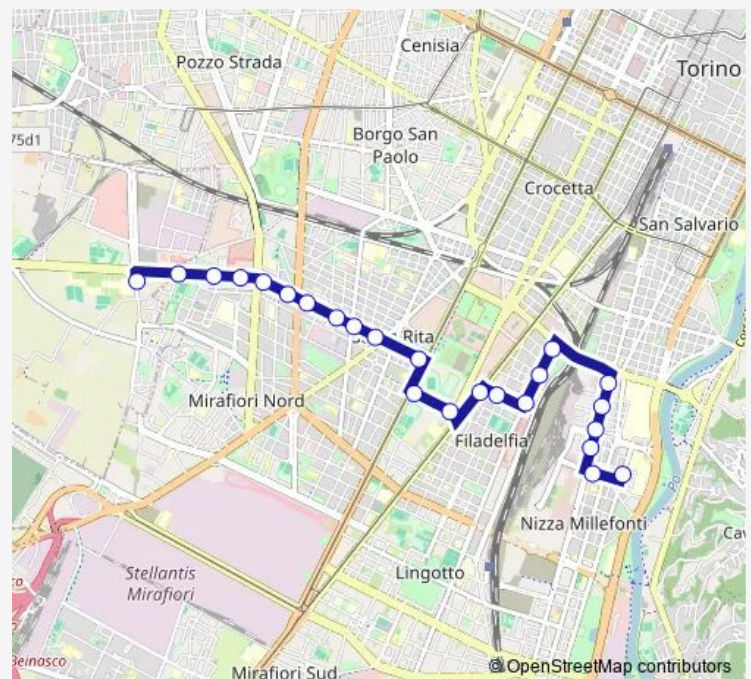

Fermata 979 - Spezia

### Route schedule

Fermata 3578 - Barocchio Cap — Fermata 2464 - Ventimiglia Cap

Monday 07:12-19:34

Tuesday 07:12-19:34

Wednesday 07:12-19:34

Thursday 07:12-19:34

Friday 07:12-19:34

Saturday 07:12-19:34

### Route info

Direction: Fermata 3578 - Barocchio Cap

Stops: 24

Trip Duration: 0 hour 31 min

17 / — feriale, via Crea (Grugliasco) - via Ventimiglia

Fermata 51 - Bisalta

Fermata 608 - Ellero

Fermata 2464 - Ventimiglia Cap

## Route info

Direction: Fermata 2464 - Ventimiglia Cap

Stops: 25

Trip Duration: 0 hour 30 min

17 / Bus time schedules and route maps are available in an offline PDF at [busmaps.com](https://busmaps.com). Use the [busmaps.com](https://busmaps.com) website to see live bus times, train schedule or subway schedule, and step-by-step directions for all public transit in Turin