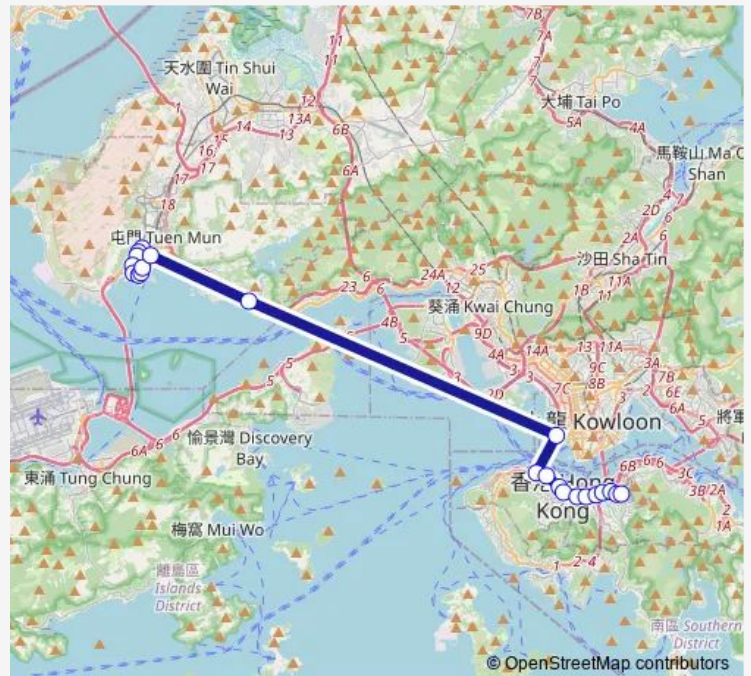

[Ctb] SIU Shan Court, Lung MUN Road[[Lwb] LAU King House SIU Shan Court

[Ctb] TIP SUM House Butterfly Estate, WU Chui Road[[Kmb] TIP SUM House Butterfly Estate][[Lrtfeeder] TIP SUM House, Butterfly Estate

[Ctb] WU PIK House WU King Estate, WU Chui Road[[Kmb] WU PIK House WU King Estate][[Lrtfeeder] WU PIK House WU King Estate

[Ctb] WU Boon House WU King Estate, WU King Road[[Kmb] WU Boon House WU King Estate][[Lrtfeeder] WU Boon House, WU King Estate][[Lwb] WU Boon House WU King Estate

[Ctb] WU Tsui House WU King Estate, WU King Road[[Kmb] WU Tsui House WU King Estate][[Lrtfeeder] WU Tsui House, WU King Estate][[Lwb] WU Tsui House WU King Estate

[Ctb] Tuen MUN Swimming Pool, HOI Wong Road[[Kmb] Tuen MUN Swimming Pool][[Lwb] Tuen MUN Swimming Pool

[Ctb] Tuen MUN Road BUS-BUS Interchange, Tuen MUN Road[[Kmb] Tuen MUN Road Interchange

[Ctb] Western Harbour Crossing BUS-BUS Interchange[[Kmb+Ctb] Western Harbour Tunnel

Route schedule

[Ctb] YIP Wong Estate, TIN HAU Road[[Kmb] YIP Wong Road][[Lrtfeeder] YIP Wong Estate — [Ctb] Causeway BAY (Moreton Terrace)

Monday	07:18
Tuesday	07:18
Wednesday	07:18
Thursday	07:18
Friday	07:18
Saturday	—
Sunday	—

Route info

Direction: [Ctb] YIP Wong Estate, TIN HAU Road[[Kmb] YIP Wong Road][[Lrtfeeder] YIP Wong Estate

Stops: 22

Trip Duration: 1 hour 19 min