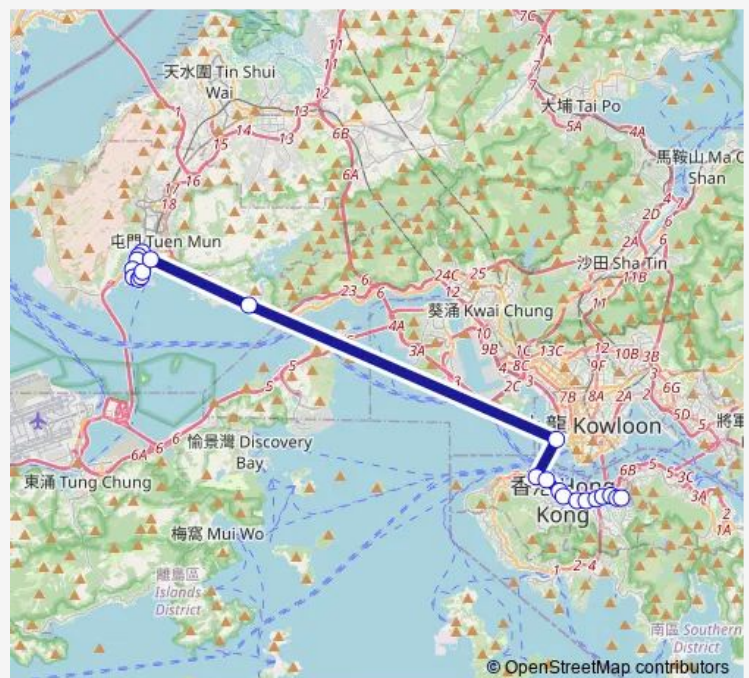

[Ctb] Tuen MUN Road BUS-BUS Interchange, Tuen MUN Road[[Kmb] Tuen MUN Road Interchange

[Ctb] Western Harbour Crossing BUS-BUS Interchange[[Kmb+Ctb] Western Harbour Tunnel

### Route schedule

[Ctb] YIP Wong Estate, TIN HAU Road[[Kmb] YIP Wong Road][[Lrtfeeder] YIP Wong Estate — [Ctb] Causeway BAY (Moreton Terrace)

Monday	07:18
Tuesday	07:18
Wednesday	07:18
Thursday	07:18
Friday	07:18
Saturday	—
Sunday	—

### Route info

Direction: [Ctb] YIP Wong Estate, TIN HAU Road[[Kmb] YIP Wong Road][[Lrtfeeder] YIP Wong Estate

Stops: 22

Trip Duration: 1 hour 19 min

BBI/<Br>Western Harbour Crossing BUS-BUS Interchange[[Kmb] Western Harbour Tunnel Bbi