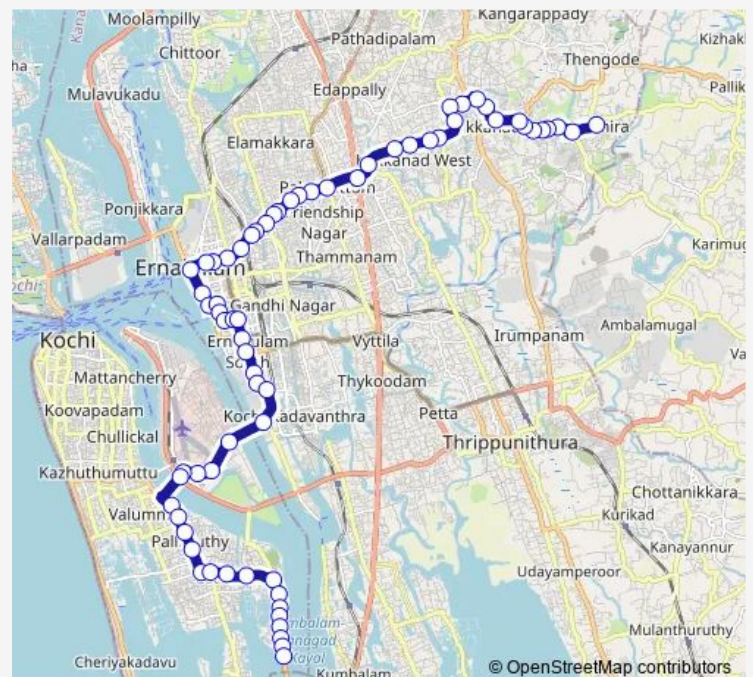

Thursday 06:00

Friday 06:00

Saturday 06:00

Sunday 06:00

Route info

Direction: Edakochi

Stops: 68

Trip Duration: 1 hour 20 min

Edachira ↔ Edakochi

Vathuruthy

Naval Base

Thevara Junction

Thevara

Atlantis

Cochin Shipyard Main Gate

Ravipuram