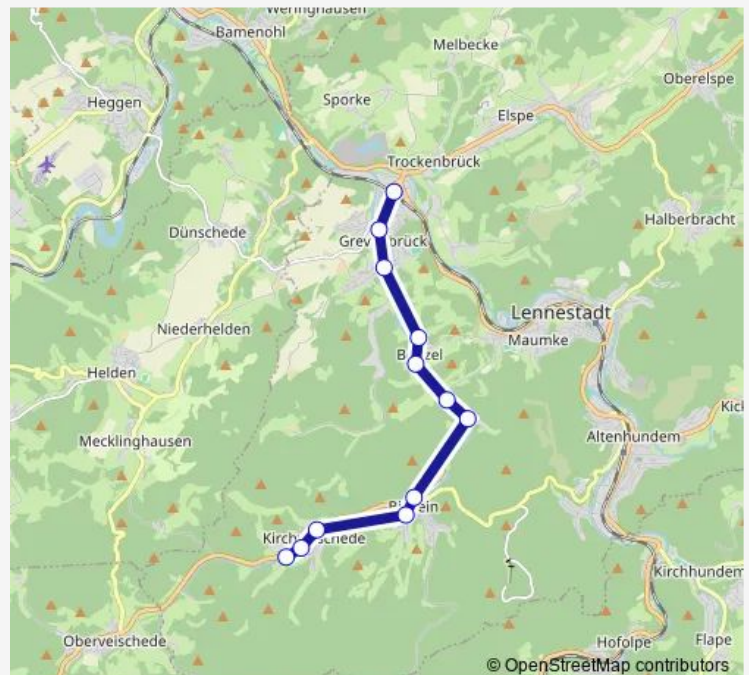

### Route schedule

Kirchveischede Buswende — Grevenbrück Zob

Monday 04:59-20:04

Tuesday 04:59-20:04

Wednesday 04:59-20:04

Thursday 04:59-20:04

Friday 04:59-20:04

Saturday 04:59-18:59

### Route info

Direction: Kirchveischede Buswende

Stops: 12

Trip Duration: 0 hour 18 min

■ L513

BusMaps

## Route schedule

Grevenbrück Zob — Kirchveischede Buswende

Monday 04:43-20:43

Tuesday 04:43-20:43

Wednesday 04:43-20:43

Thursday 04:43-20:43

Friday 04:43-20:43

Saturday 05:43-21:43

## Route info

Direction: Grevenbrück Zob

Stops: 12

Trip Duration: 0 hour 16 min

L513 Bus time schedules and route maps are available in an offline PDF at [busmaps.com](https://busmaps.com). Use the [busmaps.com](https://busmaps.com) website to see live bus times, train schedule or subway schedule, and step-by-step directions for all public transit in Lennestadt