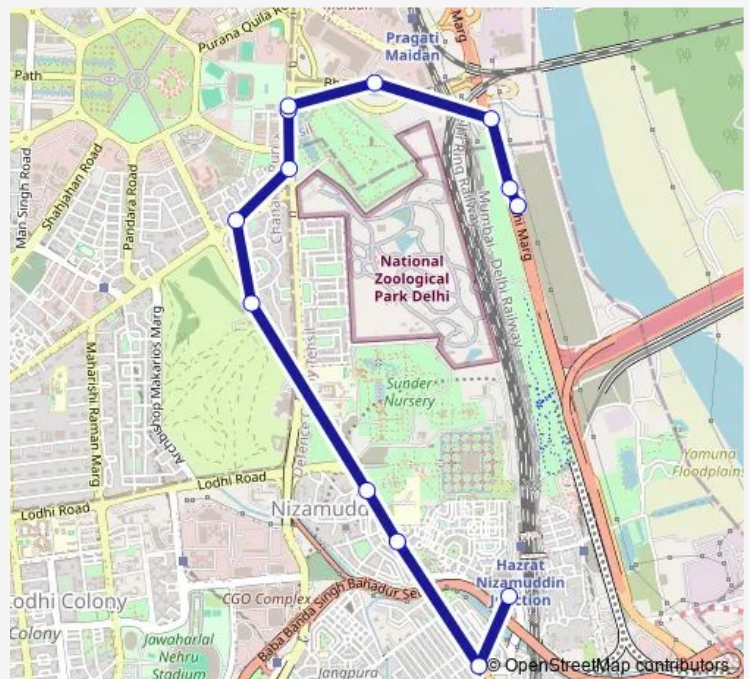

Bus 101bup

[Go to website](#)

Direction

Nizamuddin Railway Station — DTC Millennium Depot

13 stops

[Open route schedule](#)

Nizamuddin Railway Station

Bhogal

Hazrat Nizamuddin

PS Nizamuddin

Golf Club

Kaka Nagar

Zoo

Major Dhyan Chand Stadium Gate

National Stadium

Pragati Maidan

Railway Road Bridge

Cluster Depot

DTC Millennium Depot

Route schedule

Nizamuddin Railway Station — DTC Millennium Depot

Monday 06:26-06:43

Tuesday 06:26-06:43

Wednesday 06:26-06:43

Thursday 06:26-06:43

Friday 06:26-06:43

Saturday 06:26-06:43

Sunday 06:26-06:43

Route info

Direction: Nizamuddin Railway Station

Stops: 13

Trip Duration: 1 hour 5 min

101bup