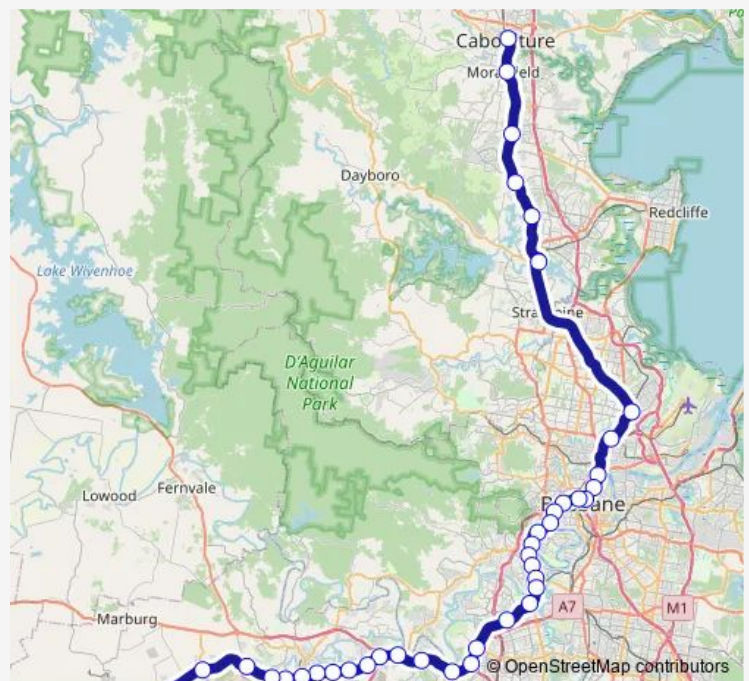

Graceville station, platform 1

Sherwood station, platform 1

Corinda station, platform 2

Route schedule

Caboolture station, platform 1 — Rosewood station, platform 1

Monday —

Tuesday —

Wednesday —

Thursday —

Friday 04:05

Saturday —

Sunday —

Route info

Direction: Caboolture station, platform 1

Stops: 40

Trip Duration: 2 hour 13 min

CARW — Caboolture line - Rosewood line

Oxley station, platform 1

Darra station, platform 1

Wacol station, platform 1

Gailes station, platform 1

Goodna station, platform 2

Redbank station, platform 1

Riverview station, platform 2

Wulkuraka station, platform 2

Karrabin station, platform 2

Walloon station, platform 2

Thagoona station, platform 2

Rosewood station, platform 1

Direction

Caboolture station, platform 3 — Rosewood station, platform 1