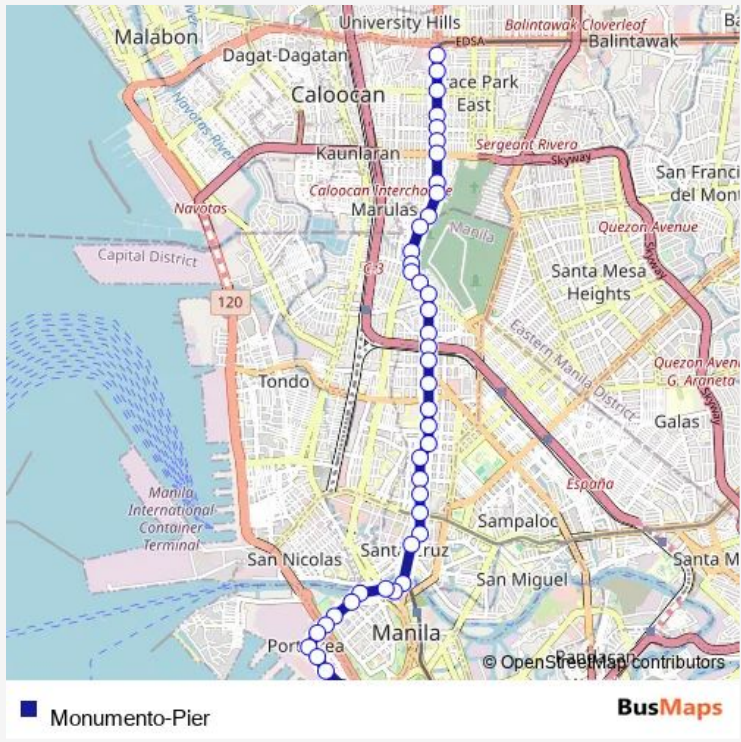

# Bus Monumento-Pier

[Go to website](#)

**Direction**  
 Ever Gotesco Grand Central, Rizal Avenue, Caloocan City  
 — 25th St / Antonio C. Delgado Intersection, Manila

42 stops

[Open route schedule](#)

- Ever Gotesco Grand Central, Rizal Avenue, Caloocan City
- Macdonalds, Rizal Avenue, Caloocan City
- Rizal Avenue / Asistio Intersection, Caloocan City
- Rizal Ave / 8th Ave West, Caloocan City, Manila
- Rizal Ave / 7th Ave West, Caloocan City, Manila
- Jcsgo Caloocan, Rizal Ave / 6th Ave West, Caloocan City, Manila
- Circumferential Road 3 / M.H. Del Pilar St, Caloocan City, Manila
- Banco De Oro, Rizal Avenue, Caloocan City
- Baliwag Transit Bus Station, Rizal Avenue, Caloocan City
- Rizal Avenue / Road 1 Intersection, Caloocan City
- LRT Papa Station, Rizal Avenue, Caloocan City
- P. Sevilla Street / 2th Avenue West Intersection, Caloocan City
- Rizal Avenue / Jose Abad Santos Avenue Interchange, Caloocan City
- Rizal Avenue / Mt Samat Intersection, Quezon City
- Rizal Avenue, Quezon City
- Rizal Avenue near Aurora Blvd Interstion, Quezon City
- Light Rail Transit Line / Bulacan Intersection, Quezon City
- Cavite, Quezon City
- Light Rail Transportation / New Antipolo, Quezon City

**Route schedule**  
 Ever Gotesco Grand Central, Rizal Avenue, Caloocan City  
 — 25th St / Antonio C. Delgado Intersection, Manila

Monday	00:00
Tuesday	00:00
Wednesday	00:00
Thursday	00:00
Friday	00:00
Saturday	00:00
Sunday	00:00

**Route info**

Direction: Ever Gotesco Grand Central, Rizal Avenue, Caloocan City

Stops: 42

Trip Duration: 0 hour 45 min

Light Rail Transportation 1, Manila

Light Rail Transportation 1, Manila

Department of Health, Razal Avenue, Manila

Jose R. Reyes Memorial Medical Center, Rizal Avenue,  
Manila

Rizal Avenue, Manila

Rizal Avenue, Manila

Valariano Fugoso, Manila

Valariano Fugoso, Manila

Valariano Fugoso, Manila

Rizal Avenue, Manila

A F. Torres / Ronquillo Intersection, Manila