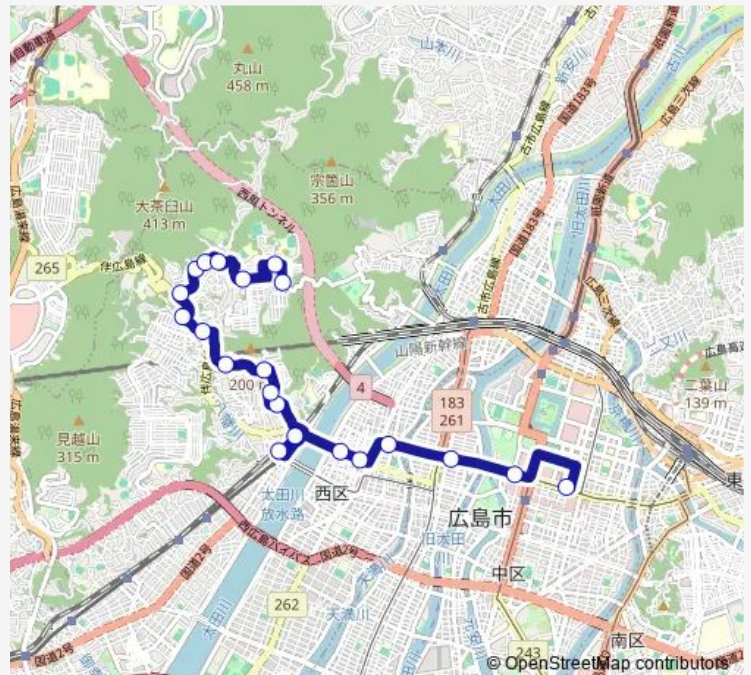

大迫団地

Route schedule

八丁堀(ハンズ前) — 大迫団地

Monday 11:10-21:10

Tuesday 11:10-21:10

Wednesday 11:10-21:10

Thursday 11:10-21:10

Friday 11:10-21:10

Saturday 11:10-21:00

Sunday 11:10-21:00

Route info

Direction: 八丁堀(ハンズ前)

Stops: 21

Trip Duration: 0 hour 44 min

■ 11-4 広電己斐団地・大迫団地線

Bus time schedules and route maps are available in an offline PDF at busmaps.com. Use the busmaps.com website to see live bus times, train schedule or subway schedule, and step-by-step directions for all public transit in Hiroshima