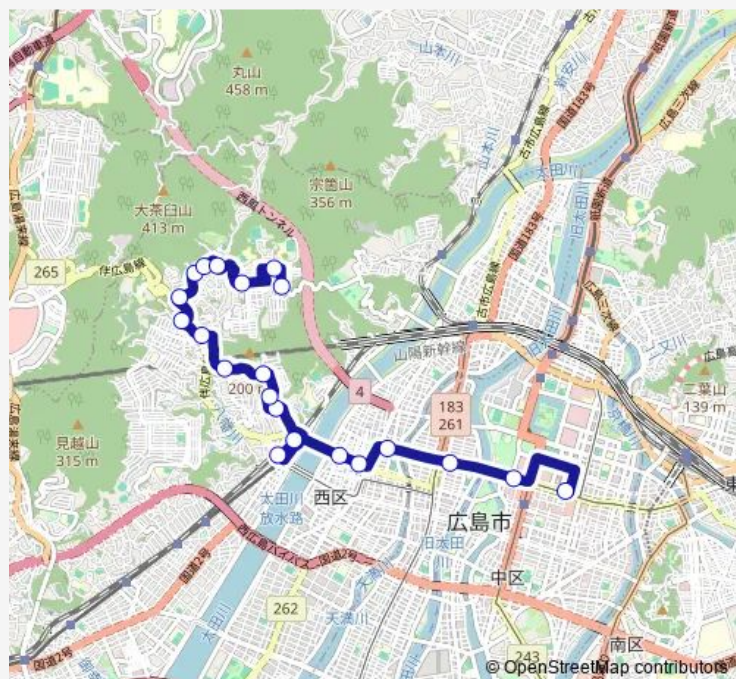

大迫団地

Route schedule

八丁堀(ハズ前) — 大迫団地

Monday 11:10-21:10

Tuesday 11:10-21:10

Wednesday 11:10-21:10

Thursday 11:10-21:10

Friday 11:10-21:10

Saturday 11:10-21:00

Sunday 11:10-21:00

Route info

Direction: 八丁堀(ハズ前)

Stops: 21

Trip Duration: 0 hour 44 min

11-4 広電己斐団地・大迫団地線

Bus time schedules and route maps are available in an offline PDF at busmaps.com. Use the busmaps.com website to see live bus times, train schedule or subway schedule, and step-by-step directions for all public transit in Hiroshima