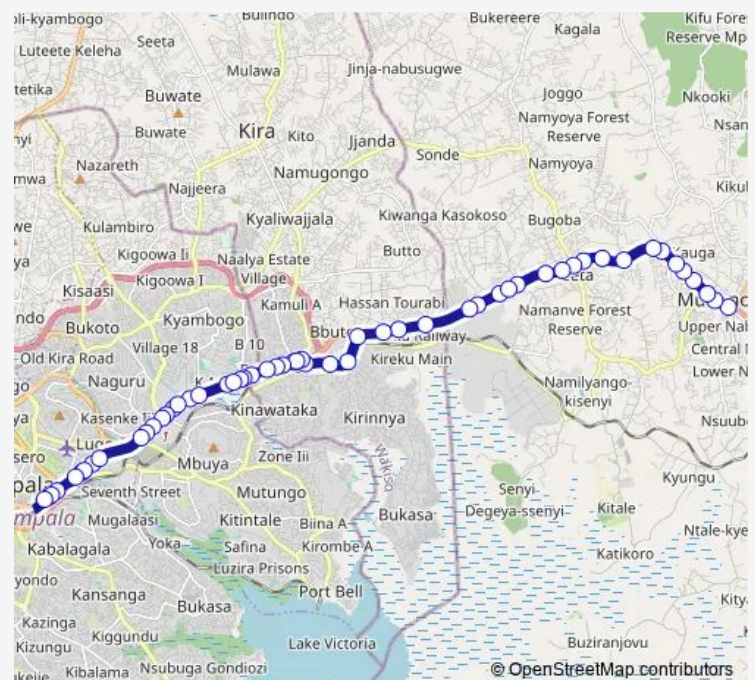

Thursday 06:30-19:00

Friday 06:30-19:00

Saturday 06:30-19:00

Sunday 06:30-19:00

Route info

Direction: Mukono Church of Uganda Hospital

Stops: 55

Trip Duration: 2 hour 5 min