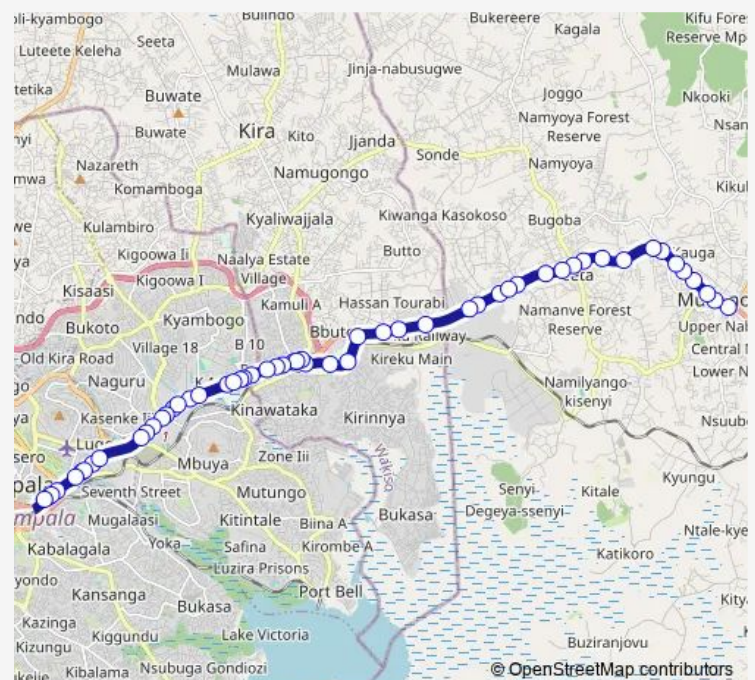

Thursday 06:30-19:00

Friday 06:30-19:00

Saturday 06:30-19:00

Sunday 06:30-19:00

Route info

Direction: Mukono Church of Uganda Hospital

Stops: 55

Trip Duration: 2 hour 5 min