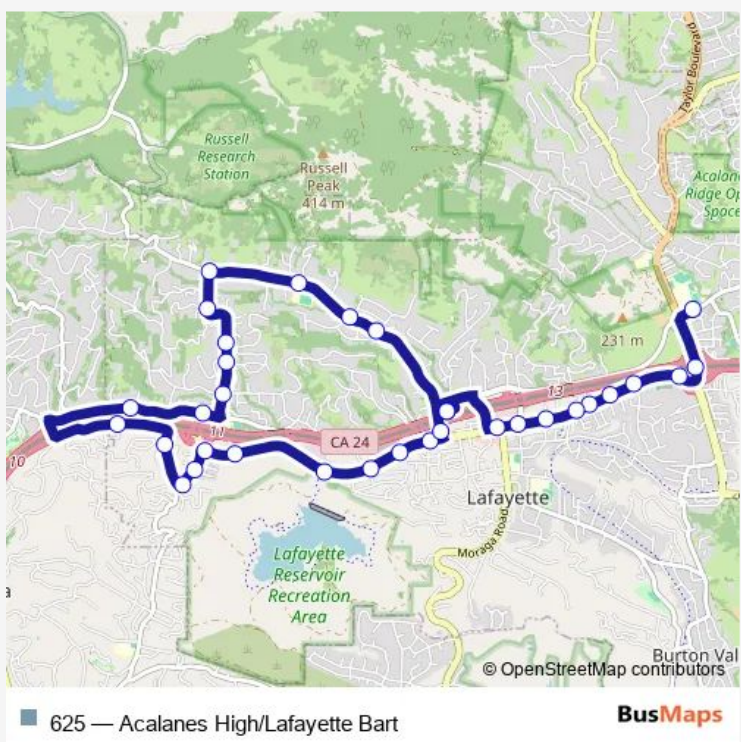

Bus 625 Acalanes High/Lafayette Bart

[Go to website](#)

Direction
 Stanley Blvd And Acalanes High School — Lafayette Bart
 33 stops
[Open route schedule](#)

- Stanley Blvd And Acalanes High School
- Pleasant Hill Rd And Hwy 24
- Mt Diablo Blvd And Mt Diablo Ct
- Mt Diablo Blvd And Carol Ln
- Mt Diablo Blvd And Hampton Rd
- Mt Diablo Blvd And Stuart St
- Mt Diablo Blvd And Brown Ave
- Mt Diablo Blvd And Second St
- Mt Diablo Blvd And First St
- Mt Diablo Blvd And Moraga Rd
- Lafayette Bart
- Happy Valley Rd And Rose Ln
- Happy Valley Rd And Franklin Ln
- Happy Valley Rd And Panorama Dr
- Happy Valley Rd And Upper Happy Valley Rd
- Upper Happy Valley Rd And Oleander Dr
- Upper Happy Valley Rd And N Peardale Dr
- Upper Happy Valley Rd And Rahara Dr
- Upper Happy Valley Rd And Los Arabis Dr
- El Nido Ranch Rd And Upper Happy Valley Rd
- El Nido Ranch Rd And Lizann Dr

Route schedule
 Stanley Blvd And Acalanes High School — Lafayette Bart

Monday	15:45
Tuesday	15:45
Wednesday	15:45
Thursday	15:45
Friday	15:45
Saturday	—
Sunday	—

Route info
 Direction: Stanley Blvd And Acalanes High School
 Stops: 33
 Trip Duration: 0 hour 39 min

Mt Diablo Blvd And Village Center

Mt Diablo Blvd And Gallagher

Mt Diablo Blvd And Mountain View Dr

Happy Valley Rd And Mt Diablo Blvd

Lafayette Bart

Direction

Lafayette Bart — Stanley Blvd And Acalanes High School

36 stops

[Open route schedule](#)

Lafayette Bart

Happy Valley Rd And Rose Ln

Happy Valley Rd And Franklin Ln

Happy Valley Rd And Panorama Dr

Happy Valley Rd And Upper Happy Valley Rd

Upper Happy Valley Rd And Oleander Dr