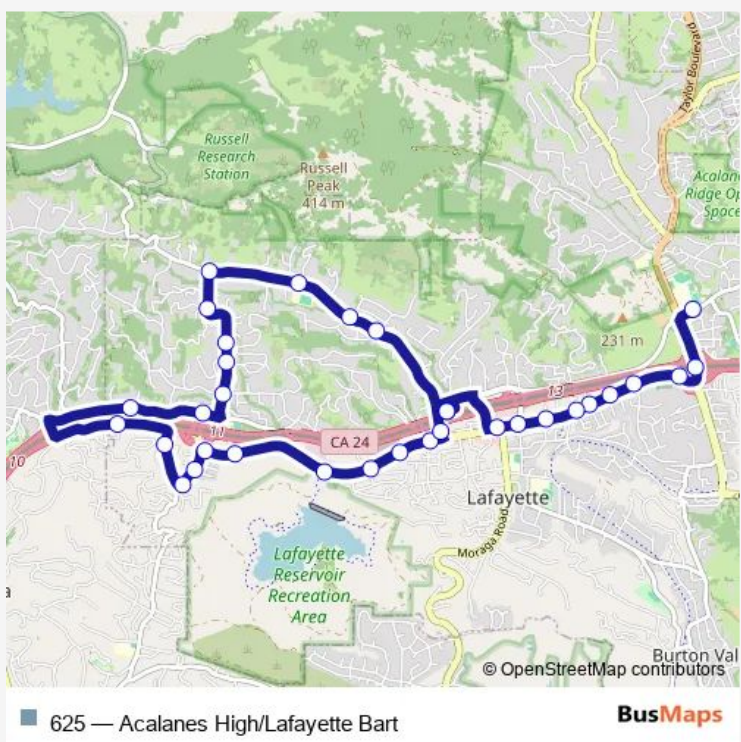

**Bus 625 Acalanes High/Lafayette Bart**

[Go to website](#)

**Direction**  
 Stanley Blvd And Acalanes High School — Lafayette Bart  
 33 stops  
[Open route schedule](#)

- Stanley Blvd And Acalanes High School
- Pleasant Hill Rd And Hwy 24
- Mt Diablo Blvd And Mt Diablo Ct
- Mt Diablo Blvd And Carol Ln
- Mt Diablo Blvd And Hampton Rd
- Mt Diablo Blvd And Stuart St
- Mt Diablo Blvd And Brown Ave
- Mt Diablo Blvd And Second St
- Mt Diablo Blvd And First St
- Mt Diablo Blvd And Moraga Rd
- Lafayette Bart
- Happy Valley Rd And Rose Ln
- Happy Valley Rd And Franklin Ln
- Happy Valley Rd And Panorama Dr
- Happy Valley Rd And Upper Happy Valley Rd
- Upper Happy Valley Rd And Oleander Dr
- Upper Happy Valley Rd And N Peardale Dr
- Upper Happy Valley Rd And Rahara Dr
- Upper Happy Valley Rd And Los Arabis Dr
- El Nido Ranch Rd And Upper Happy Valley Rd
- El Nido Ranch Rd And Lizann Dr

Route schedule  
 Stanley Blvd And Acalanes High School — Lafayette Bart

Monday	15:45
Tuesday	15:45
Wednesday	15:45
Thursday	15:45
Friday	15:45
Saturday	—
Sunday	—

Route info  
 Direction: Stanley Blvd And Acalanes High School  
 Stops: 33  
 Trip Duration: 0 hour 39 min

Mt Diablo Blvd And Village Center

Mt Diablo Blvd And Gallagher

Mt Diablo Blvd And Mountain View Dr

Happy Valley Rd And Mt Diablo Blvd

Lafayette Bart

**Direction**

Lafayette Bart — Stanley Blvd And Acalanes High School

36 stops

[Open route schedule](#)

Lafayette Bart

Happy Valley Rd And Rose Ln

Happy Valley Rd And Franklin Ln

Happy Valley Rd And Panorama Dr

Happy Valley Rd And Upper Happy Valley Rd

Upper Happy Valley Rd And Oleander Dr