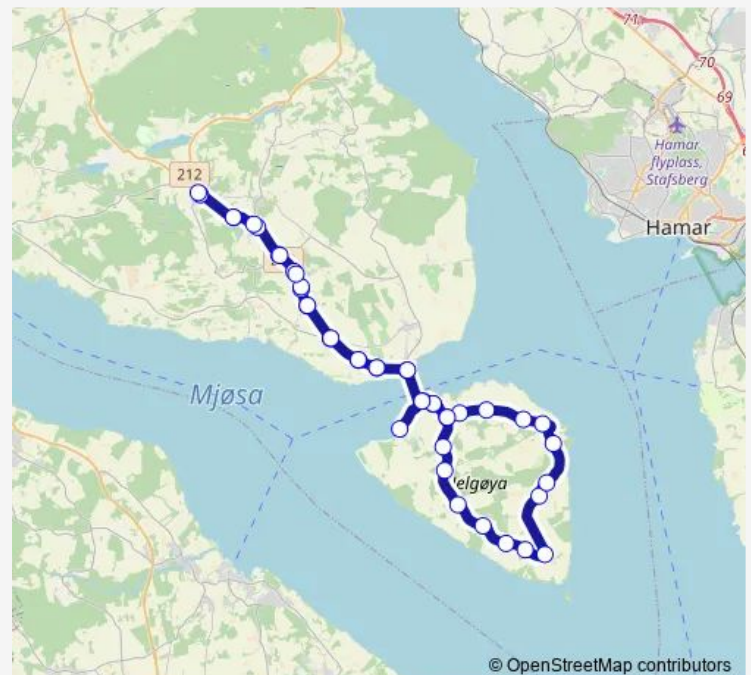

Thursday 07:30

Friday 07:30

Saturday —

Sunday —

Route info

Direction: Nes skole

Stops: 45

Trip Duration: 0 hour 48 min