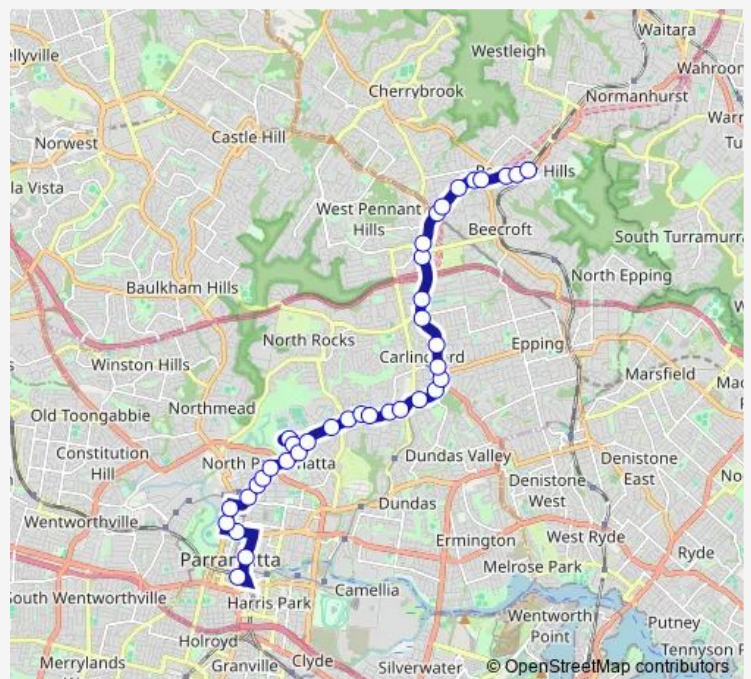

Route schedule

Parramatta Station, Stand A2 — Pennant Hills Station, Railway St, Stand C

Monday	05:45-19:20
Tuesday	05:45-19:20
Wednesday	05:45-19:20
Thursday	05:45-19:20
Friday	05:45-19:20
Saturday	08:20-18:20
Sunday	08:20-18:20

Route info

Direction: Parramatta Station, Stand A2

Stops: 37

Trip Duration: 1 hour 3 min

625 — Parramatta to Pennant Hills

Pennant Hills Rd After Janell Cres

Pennant Hills Rd Opp Carlingford Village Shopping Centre

Route info

Direction: Pennant Hills Station, Railway St, Stand A

Stops: 32

Trip Duration: 0 hour 37 min

Pennant Hills Rd Opp Sutherland Rd

Pennant Hills Rd Before Bellevue St

Pennant Hills Rd Opp Belmore Park

O'Connell St At Fennell St

Our Lady Of Mercy College, O'Connell St

Victoria Rd Opp Prince Alfred Square

Smith St After Phillip St

Parramatta Station, Stand B3

625 Bus time schedules and route maps are available in an offline PDF at busmaps.com. Use the busmaps.com website to see live bus times, train schedule or subway schedule, and step-by-step directions for all public transit in Parramatta