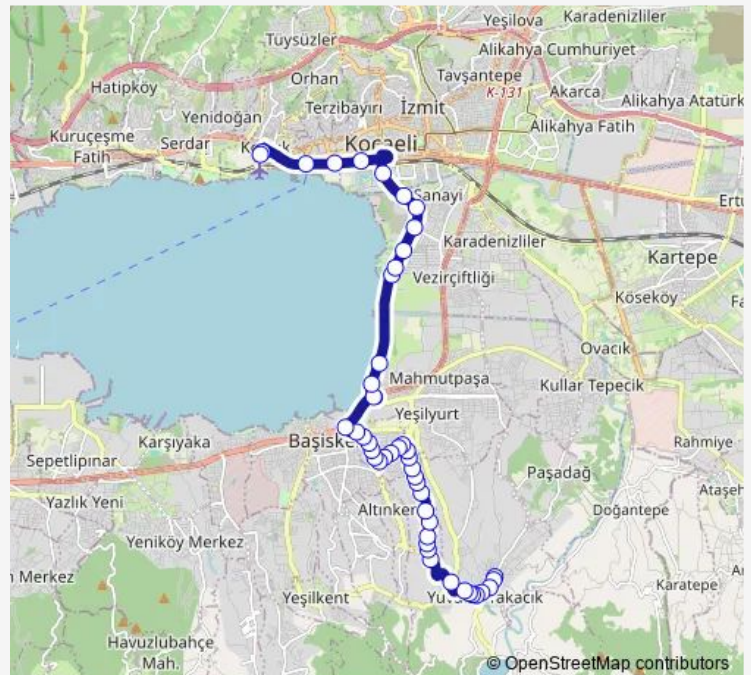

Selahattin Eyyübi Caddesi

İsmail Gazi 1

Lojistik Meslek Lisesi

Route schedule

Bati Terminali Peronlar — Yuvacik Fatih Camii 2

Monday 10:28-20:28

Tuesday 10:28-20:28

Wednesday 10:28-20:28

Thursday 10:28-20:28

Friday 10:28-20:28

Saturday 12:28-20:28

Sunday 13:28-20:28

Route info

Direction: Bati Terminali Peronlar

Stops: 48

Trip Duration: 0 hour 31 min