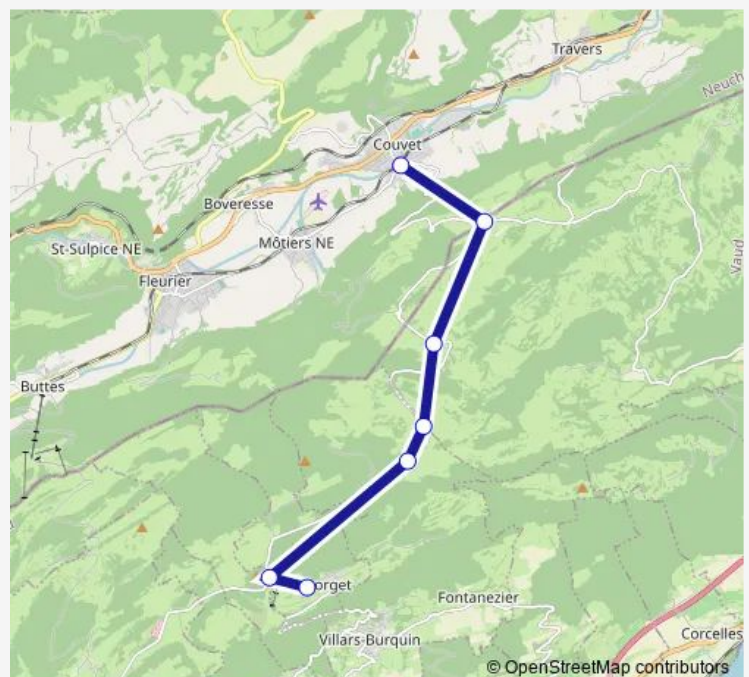

Bus 625 B 625

[Go to website](#)

Direction

Mauborget, village — Couvet, gare

7 stops

[Open route schedule](#)

Mauborget, village

Mauborget, bif. La Magnenaz

La Combaz VD (Romairon)

Romairon, Les Rochats bif.

Provence, Vuissens

Provence, Le Couvent

Couvet, gare

Route schedule

Mauborget, village — Couvet, gare

Monday	09:05
Tuesday	—
Wednesday	—
Thursday	09:05
Friday	09:05
Saturday	09:05
Sunday	09:05

Route info

Direction: Mauborget, village

Stops: 7

Trip Duration: 0 hour 25 min

625 — B 625

Direction

Mauborget, village — Couvet, gare

7 stops

[Open route schedule](#)

Mauborget, village

Mauborget, bif. La Magnenaz

La Combaz VD (Romairon)

Romairon, Les Rochats bif.

Provence, Vuissens

Provence, Le Couvent

Couvet, gare