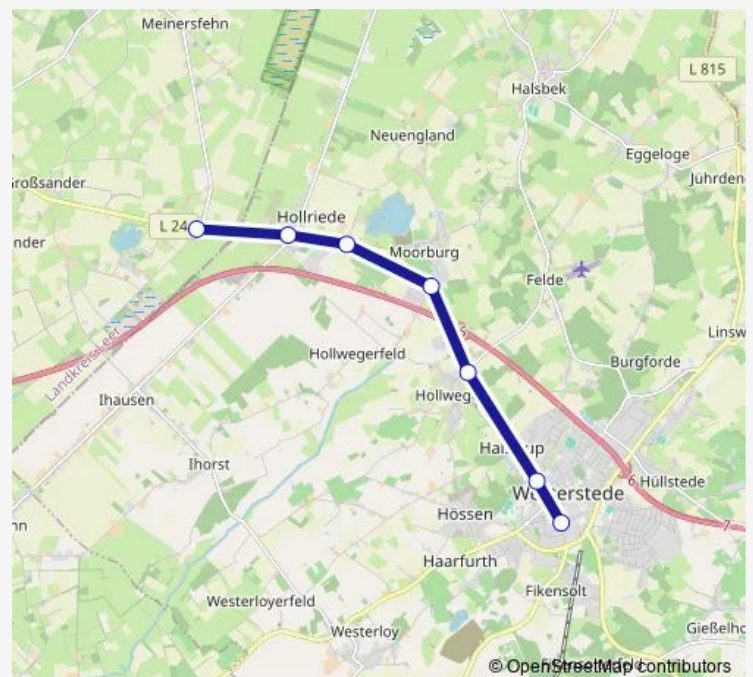

### Direction

Westerstede, Gymnasium. Westerstede — Meinersfehn, L24/Meinersfehnerstr.2

7 stops

[Open route schedule](#)

Westerstede, Gymnasium. Westerstede

Westerstede, An der Norderbäke, Mast 2, ri Hollwege

Hollwege, Heinemann, Mast 2 ri. Moorburg

Moorburg, Mast 2

Hollriede, Akazienweg, Mast 2 ri Hollriede

Hollriede, Abzw. Tarbarg, Mast 2

Meinersfehn, L24/Meinersfehnerstr.2

### Route schedule

Westerstede, Gymnasium. Westerstede — Meinersfehn, L24/Meinersfehnerstr.2

Monday 13:20

Tuesday —

Wednesday —

Thursday —

Friday 13:20

Saturday —

### Route info

Direction: Westerstede, Gymnasium. Westerstede

Stops: 7

Trip Duration: 0 hour 10 min

625 Bus time schedules and route maps are available in an offline PDF at [busmaps.com](https://busmaps.com). Use the [busmaps.com](https://busmaps.com) website to see live bus times, train schedule or subway schedule, and step-by-step directions for all public transit in Westerstede