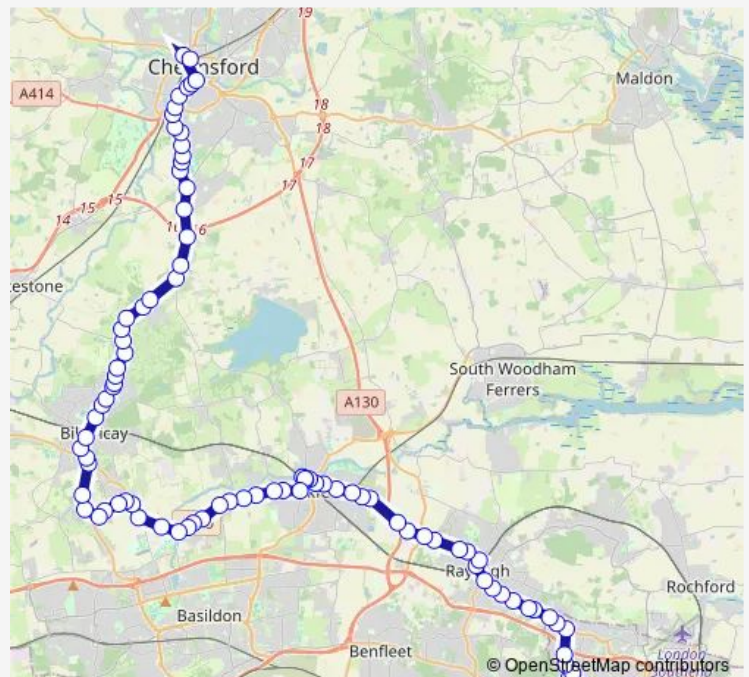

Bus 625 Chelmsford - Boys High School

[Go to website](#)

Direction

Highfield Gardens — Bus Station

99 stops

[Open route schedule](#)

- Highfield Gardens
- Southend Hospital South
- Prittlewell School
- Southbourne Grove
- Mannering Gardens South
- St Thomas Moore School
- Westcliff High Schools
- Blenheim Park
- School Way
- Elmsleigh Drive
- Station Road
- Tankerville Drive
- Belfairs Golf Club
- Belfairs Sports Ground
- Fairways School
- Belfairs Park Drive
- Progress Road
- Eastwood Rise
- Glenwood Avenue
- Lancaster Road
- Clarence Road South

Route schedule

Highfield Gardens — Bus Station

Monday	15:40
Tuesday	15:40
Wednesday	15:40
Thursday	15:40
Friday	15:40
Saturday	—
Sunday	—

Route info

Direction: Highfield Gardens

Stops: 99

Trip Duration: 1 hour 52 min

■ 625 — Chelmsford - Boys High School

The Chase

Trinity Road

Queens Road

Eastwood Road

Railway Station

The Travellers Joy

Sir Walter Raleigh Drive

Highcliffe Road

Wick Lane

South Beech Avenue

The Swans

Jersey Gardens

Railway Station

Jersey Gardens

Halls Corner