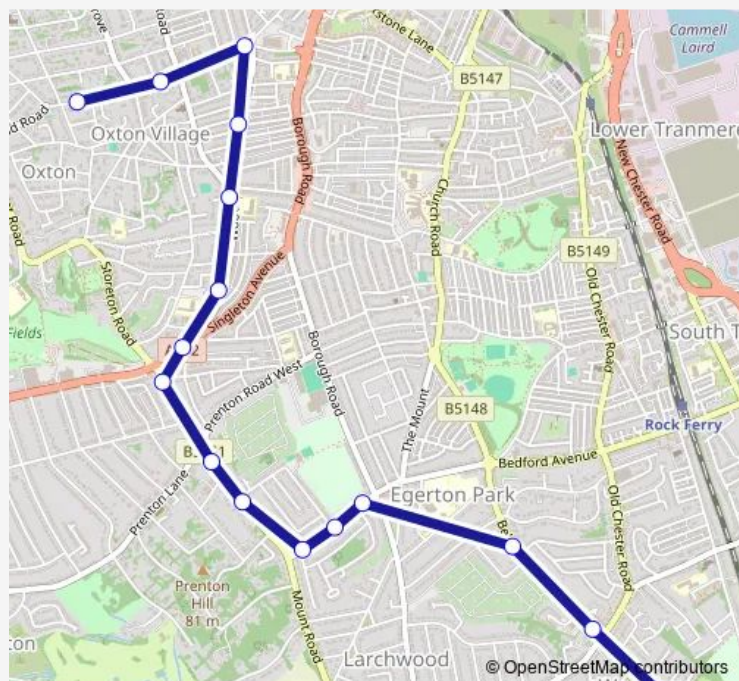

Gorsefield Road

Heatherdale Close

South Hill Road

Woodchurch Road

Lynn Bank

Columbia Road

Route schedule

Town Lane — Columbia Road

Monday 15:23

Tuesday 15:23

Wednesday 15:23

Thursday 15:23

Friday 15:23

Saturday —

Sunday —

Route info

Direction: Town Lane

Stops: 16

Trip Duration: 0 hour 23 min

625 — Alton Rd - John Plessington Sch

Direction

Town Lane — Barton Street

17 stops

[Open route schedule](#)

Thursday 07:55

Friday 07:55

Saturday —

Sunday —

Route info

Direction: Alton Road

Stops: 17

Trip Duration: 0 hour 20 min