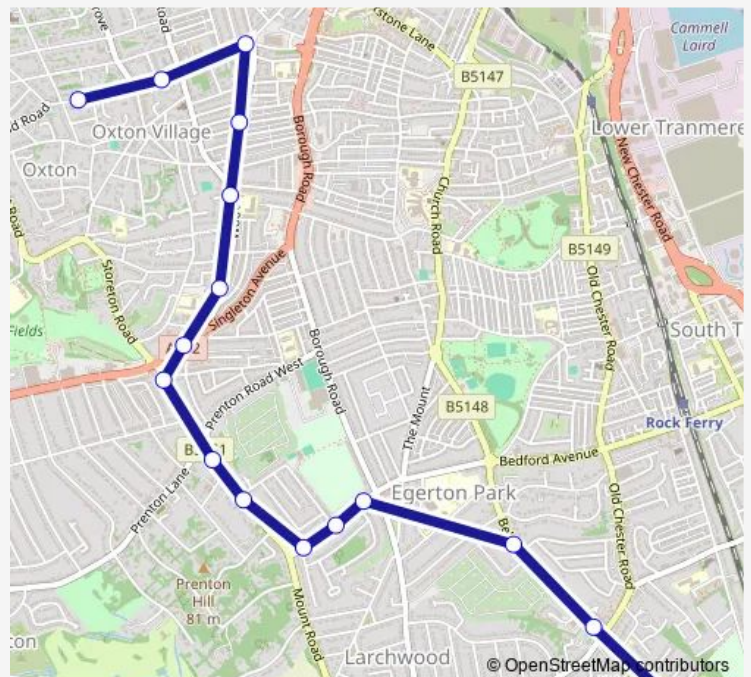

Gorsefield Road

Heatherdale Close

South Hill Road

Woodchurch Road

Lynn Bank

Columbia Road

Route schedule

Town Lane — Columbia Road

Monday 15:23

Tuesday 15:23

Wednesday 15:23

Thursday 15:23

Friday 15:23

Saturday —

Sunday —

Route info

Direction: Town Lane

Stops: 16

Trip Duration: 0 hour 23 min

625 — Alton Rd - John Plessington Sch

Direction

Town Lane — Barton Street

16 stops

[Open route schedule](#)

Saturday —

Sunday —

Route info

Direction: Alton Road

Stops: 16

Trip Duration: 0 hour 20 min

625 Bus time schedules and route maps are available in an offline PDF at busmaps.com. Use the busmaps.com website to see live bus times, train schedule or subway schedule, and step-by-step directions for all public transit in Liverpool