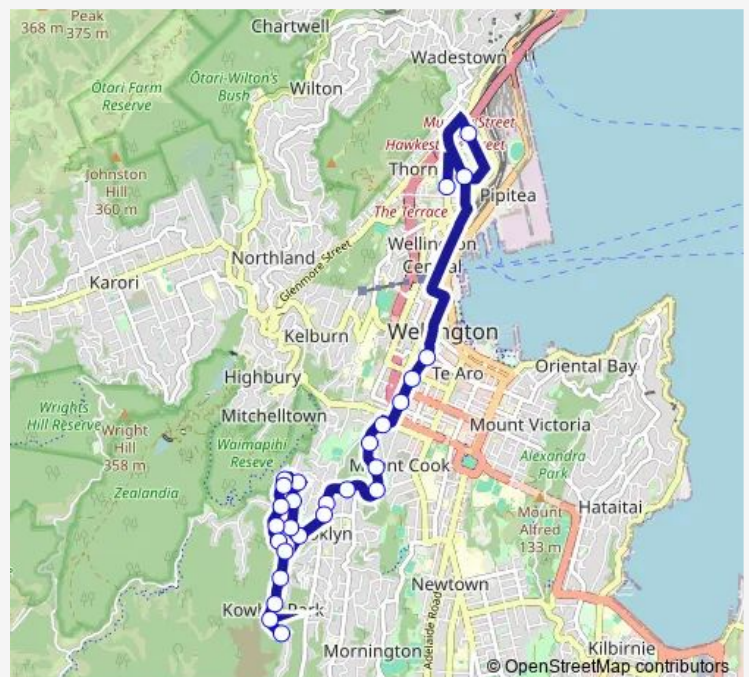

Murphy Street - Wellington Girls' College

Queen Margaret College (school stop)

Victoria Street at Dixon Street

Victoria Street at Ghuznee Street

Victoria Street at Abel Smith Street

Brooklyn Road at Webb Street

Todman Street at Mitchell Street (near 97)

Mitchell Street (near 38)

Apuka Street at Mitchell Street

Karepa Street at Apuka Street

Karepa Street (near 73)

Karepa Street opposite Ashton Fitchett Drive

Karepa Street (near 175)

Route schedule

Molesworth Street - Cathedral — Kowhai Park - Mitchell Street

Monday 15:30

Tuesday 15:30

Wednesday 15:30

Thursday 15:30

Friday 15:30

Saturday —

Sunday —

Route info

Direction: Molesworth Street - Cathedral

Stops: 27

Trip Duration: 0 hour 38 min

625 — Thorndon Colleges - Brooklyn - Kowhai Park

Karepa Street at Mitchell Street

Mitchell Street (near 129)