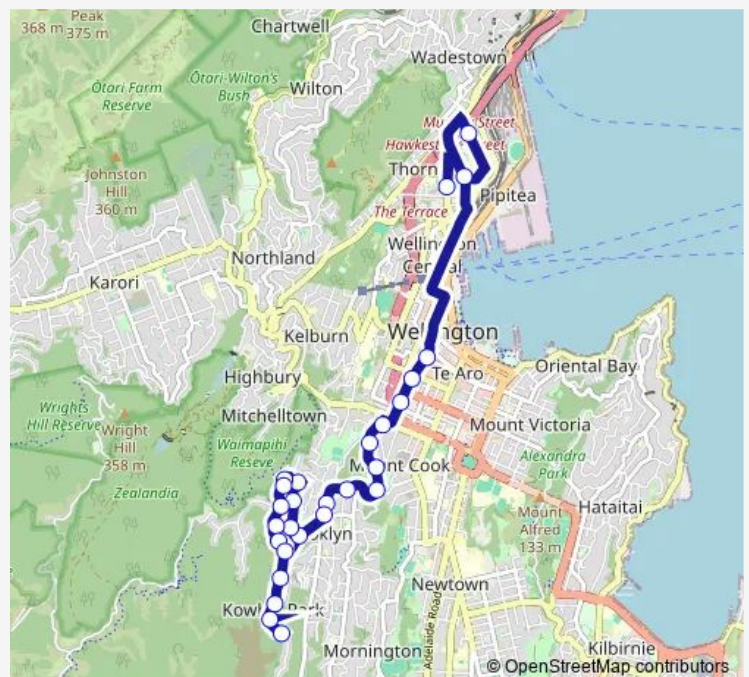

Murphy Street - Wellington Girls' College

Queen Margaret College (school stop)

Victoria Street at Dixon Street

Victoria Street at Ghuznee Street

Victoria Street at Abel Smith Street

Brooklyn Road at Webb Street

Todman Street at Mitchell Street (near 97)

Mitchell Street (near 38)

Apuka Street at Mitchell Street

Karepa Street at Apuka Street

Karepa Street (near 73)

Karepa Street opposite Ashton Fitchett Drive

Karepa Street (near 175)

Route schedule

Molesworth Street - Cathedral — Kowhai Park - Mitchell Street

Monday 15:30

Tuesday 15:30

Wednesday 15:30

Thursday 15:30

Friday 15:30

Saturday —

Sunday —

Route info

Direction: Molesworth Street - Cathedral

Stops: 27

Trip Duration: 0 hour 38 min

625 — Thorndon Colleges - Brooklyn - Kowhai Park

Karepa Street at Mitchell Street

Mitchell Street (near 129)