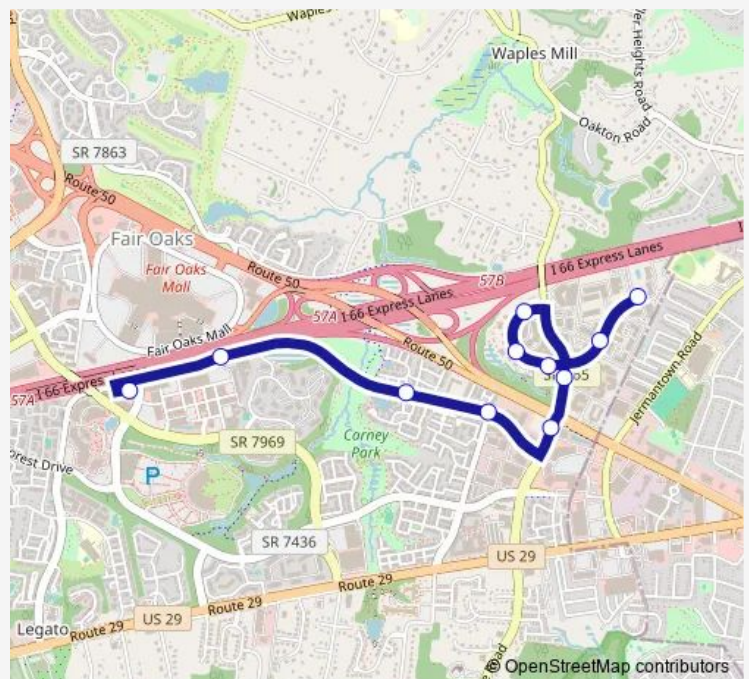

Fairfax Ridge Dr and Aristotle Dr

11355 Fairfax Ridge Dr

Fairfax Ridge Dr and Aristotle Dr

Waples Mill Rd and Pender Dr

Waples Mill RD @ Route 50

Random Hills Rd and Ridge Top Rd

Random Hills Rd and Grey Finch Dr

Random Hills Rr and Summit Corner Dr

Monument DR Transit Center BAY D

Route schedule

Pender Dr and Fairfax Co Housing — Monument DR Transit Center BAY D

Monday	06:11-18:41
Tuesday	06:11-18:41
Wednesday	06:11-18:41
Thursday	06:11-18:41
Friday	06:11-18:41
Saturday	—
Sunday	—

Route info

Direction: Pender Dr and Fairfax Co Housing

Stops: 11

Trip Duration: 0 hour 11 min

625 — Random Hills - Pender Dr

Direction

Monument DR Transit Center BAY D — Pender Dr and Fairfax Co Housing

11 stops

[Open route schedule](#)

Monument DR Transit Center BAY D

Random Hills Rd and Summit Corner Dr

Random Hills Rd and Grey Finch Dr

Random Hills Rd and Ridge Top Rd

Waples Mill Rd and Route 50

Waples Mill Rd and Pender Dr