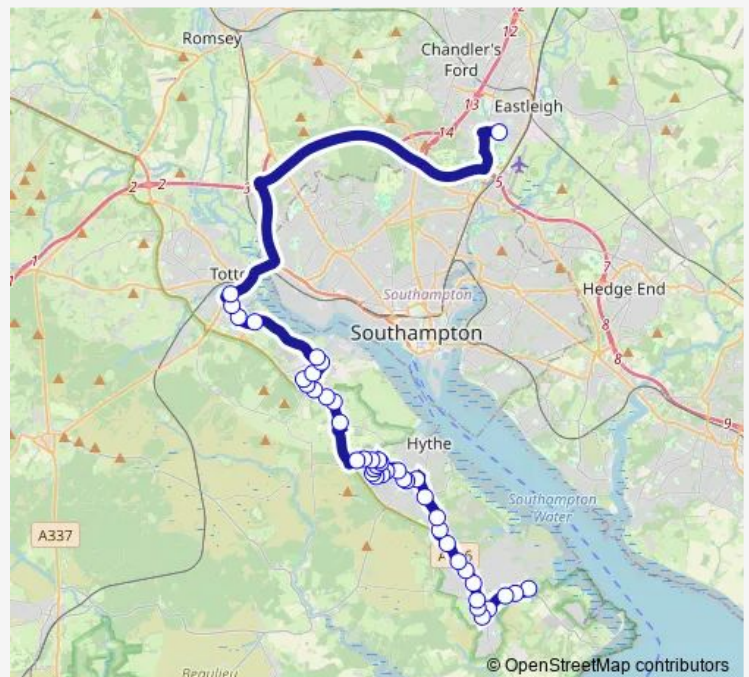

Malvern Drive

Kensington Fields

Oaklands Way

Route schedule

The Square — Barton Peveril College

Monday 11:15

Tuesday 09:15

Wednesday 09:15

Thursday 09:15

Friday 09:15

Saturday —

Sunday —

Route info

Direction: The Square

Stops: 43

Trip Duration: 1 hour 0 min