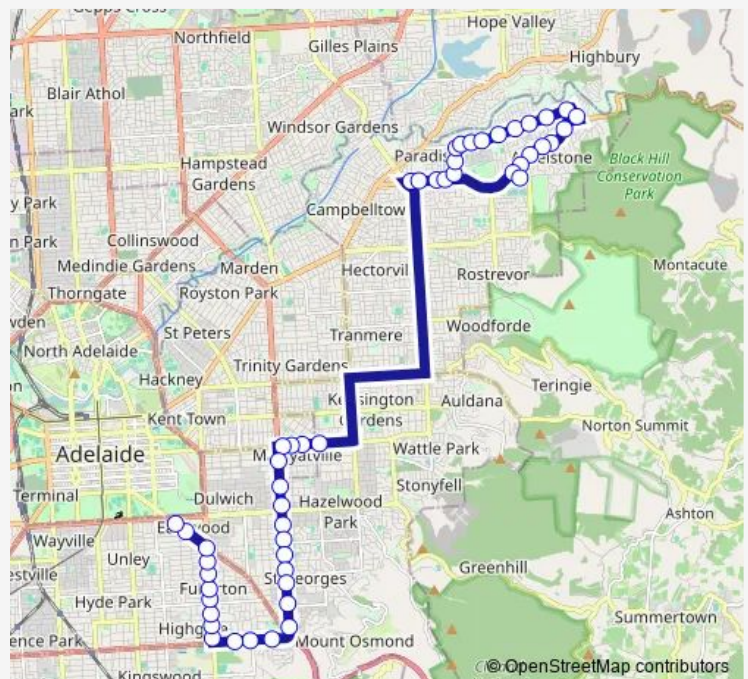

Stop 40 Lower Athelstone Rd - North side

Stop 39 Lower Athelstone Rd - North side

Stop 38 Coulls Rd - East side

Stop 37 Gorge Rd - South East side

Stop 36 Gorge Rd - South side

Stop 35 Gorge Rd - South side

Stop 34 Gorge Rd - South East side

Route schedule

Stop 25 Gorge Rd - North side — Stop 1 Glen Osmond Rd - South West side

Monday 14:30

Tuesday 15:30

Wednesday 15:30

Thursday 15:30

Friday 15:30

Saturday —

Sunday —

Route info

Direction: Stop 25 Gorge Rd - North side

Stops: 50

Trip Duration: 1 hour 4 min

625 — Charles Campbell College and Saint Ignatius' College Senior School to Parkside

Stop 32 Gorge Rd - South side

Stop 149 Portrush Rd - East side

Stop 9 Portrush Rd / Stirling St- East side

Stop 152 Portrush Rd - East side

Stop 11 Portrush Rd - East side

Stop 12 Portrush Rd - East side

Stop 13 Portrush Rd - East side