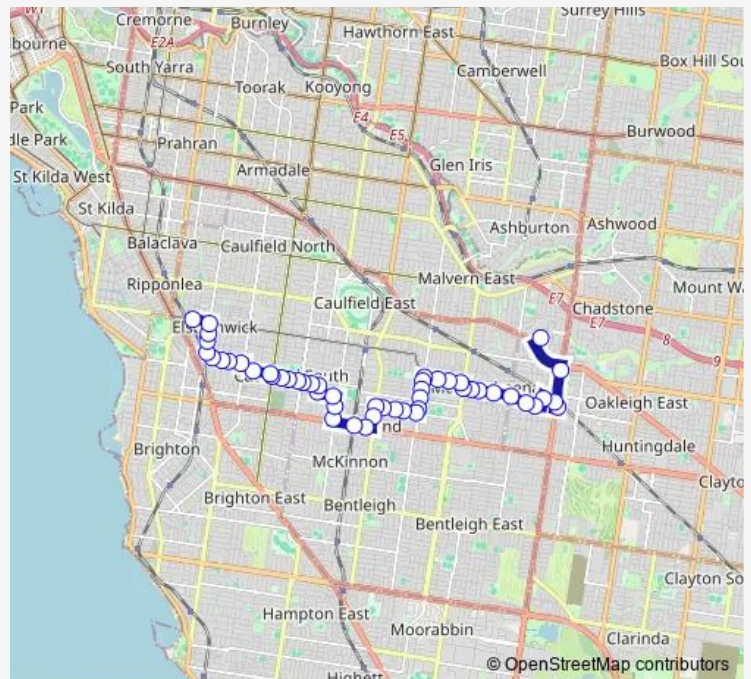

Murrumbeena Rd/Kangaroo Rd (Murrumbeena)

Murrumbeena Rd/Coorigil Rd (Murrumbeena)

Carool Rd/Coorigil Rd (Carnegie)

Warina Rd/Coorigil Rd (Carnegie)

Koornang Rd/Coorigil Rd (Carnegie)

Moonya Rd/Koornang Rd (Carnegie)

Woorack Rd/Koornang Rd (Carnegie)

Oakleigh Rd/Koornang Rd (Ormond)

Leila St/Koornang Rd (Ormond)

**Route schedule**

Chadstone Shopping Centre/Eastern Access Rd (Malvern East) — Riddell Pde/Glen Huntly Rd (Elsternwick)

Monday	06:00-21:24
Tuesday	06:00-21:24
Wednesday	06:00-21:24
Thursday	06:00-21:24
Friday	06:00-21:24
Saturday	07:14-20:23
Sunday	08:29-20:33

**Route info**

Direction: Chadstone Shopping Centre/Eastern Access Rd (Malvern East)

Stops: 50

Trip Duration: 0 hour 38 min

625 — Elsternwick - Chadstone Sc

Koornang Rd/Leila Rd (Ormond)

Wild Cherry Rd/Leila Rd (Ormond)

Melton Ave/Leila Rd (Ormond)

Plunkett Ave/Leila Rd (Ormond)

Grange Rd/Leila Rd (Ormond)