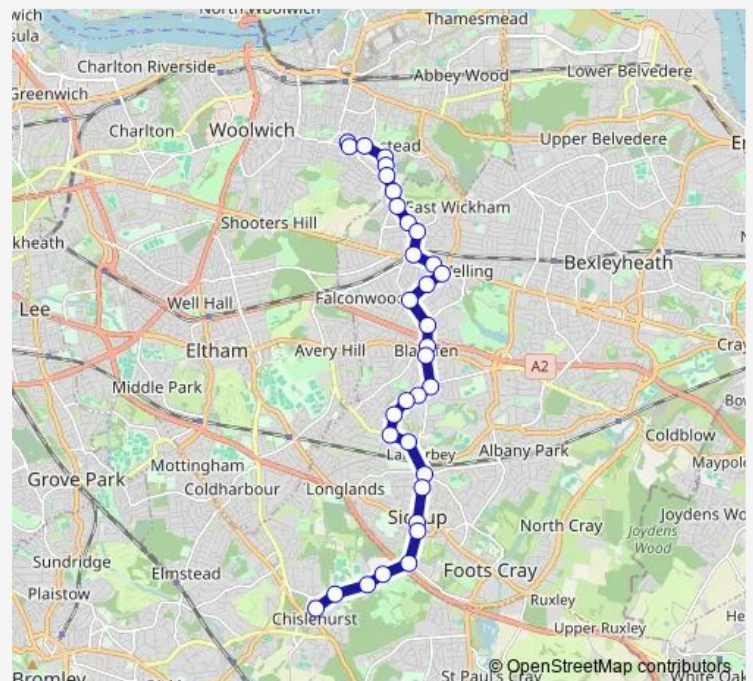

Combeside

Chaucer Road (Da16)

Wickham Street / Edison Road

Central Avenue/ Wickham Street

Welling Station

Deepdene Road

Hook Lane / St Leonards Close

Faraday Road (Da16)

Westwood Lane / Hook Lane

Wendover Way

Westwood Lane / Blackfen Road

Wellington Avenue /Blackfen Rd

The Oval

Marlborough Park Avenue

Route schedule

Warwick Terrace/Plumstead C Rd — Bromley Lane / Chislehurst War Memorial

Direction: Warwick Terrace/Plumstead C Rd

Stops: 33

Trip Duration: 0 hour 58 min

625 — Plumstead Common - Westwood Lane - Sidcup - Queen Mary's Hospital - Chislehurst, War Memorial **BusMaps**

Oaklands Avenue

Sunday —

Route info

Direction: Bromley Lane / Chislehurst War Memorial

Stops: 36

Trip Duration: 0 hour 53 min

Central Avenue/ Wickham Street

Peregrine Court

Chaucer Road (Da16)