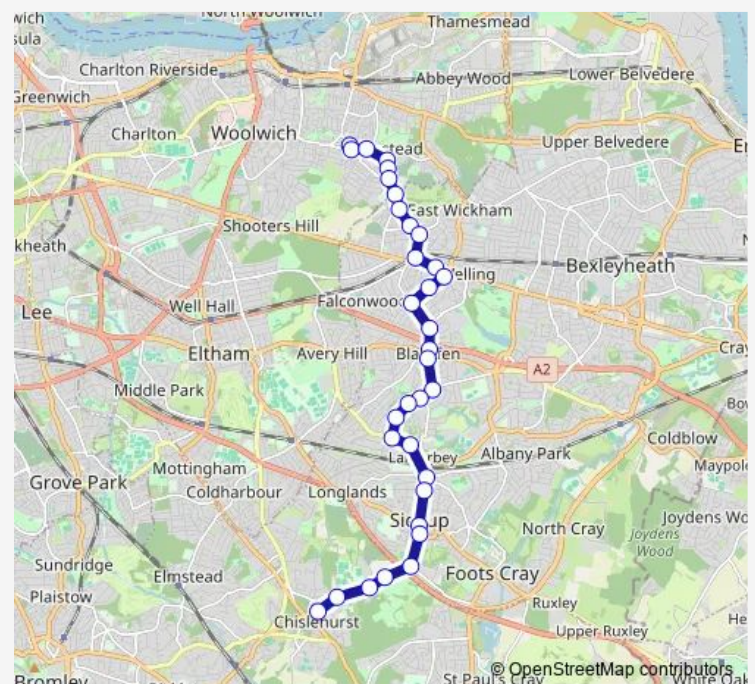

Combeside

Chaucer Road (Da16)

Wickham Street / Edison Road

Central Avenue/ Wickham Street

Welling Station

Deepdene Road

Hook Lane / St Leonards Close

Faraday Road (Da16)

Westwood Lane / Hook Lane

Wendover Way

Westwood Lane / Blackfen Road

Wellington Avenue /Blackfen Rd

The Oval

Marlborough Park Avenue

Route schedule

Warwick Terrace/Plumstead C Rd — Bromley Lane / Chislehurst War Memorial

Direction: Warwick Terrace/Plumstead C Rd

Stops: 33

Trip Duration: 0 hour 58 min

625 — Plumstead Common - Westwood Lane - Sidcup - Queen Mary's Hospital - Chislehurst, War Memorial **BusMaps**

Oaklands Avenue

Sunday —

Route info

Direction: Bromley Lane / Chislehurst War Memorial

Stops: 36

Trip Duration: 0 hour 53 min

Central Avenue/ Wickham Street

Peregrine Court

Chaucer Road (Da16)