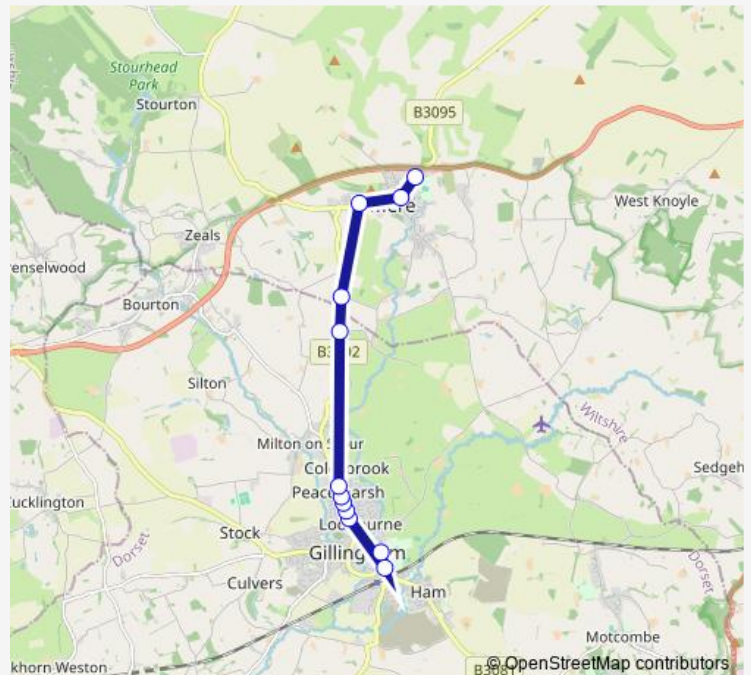

Friday 15:30

Saturday —

Sunday —

Route info

Direction: Gillingham School

Stops: 12

Trip Duration: 0 hour 25 min

■ 625 — Gillingham School

Direction

Fire Station — Gillingham School

11 stops

[Open route schedule](#)

Fire Station

Car Park

Bramley Hill

The Farm

Huntingford Turn

Shires Gate Roundabout

The Fire Station

Wessex Way

Wavering Lane

Barn Surgery

Gillingham School

Route schedule