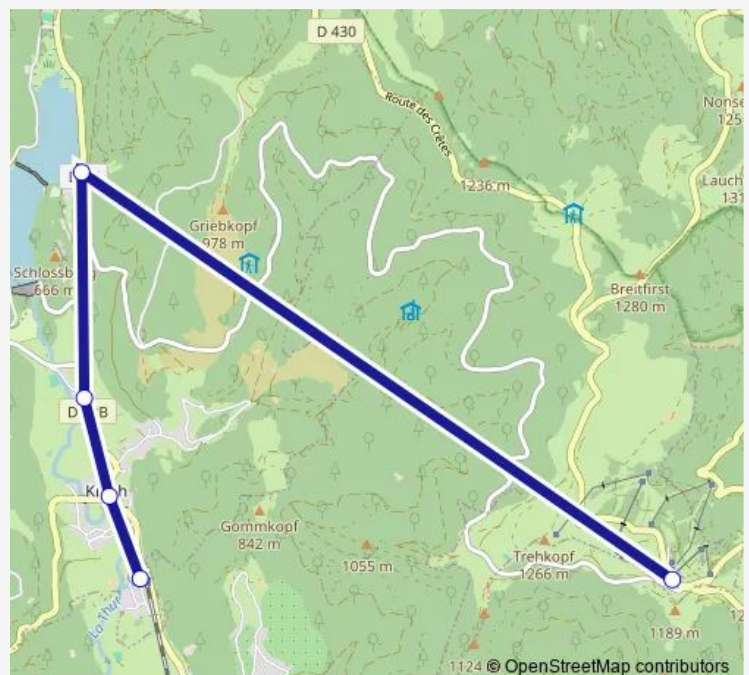

Wednesday 11:40

Thursday 11:40

Friday 11:40

Saturday 11:40

Sunday 11:40

Route info

Direction: Thann - Gare SnCF

Stops: 26

Trip Duration: 1 hour 0 min

68r091 — Nav33 Mulhouse - Vallée de la Thur - Markstein

Oderen - Fritz Golly

Kruth - Eglise

Kruth - Studer

Kruth - Lac

Fellering - Markstein

Direction

Kruth - Gare SnCF — Fellingring - Markstein

5 stops

[Open route schedule](#)

Kruth - Gare SnCF

Kruth - Eglise

Kruth - Studer

Kruth - Lac

Fellingring - Markstein

Friday 14:50-18:45

Saturday 14:50-18:45

Sunday 14:50-18:45

Route info

Direction: Fellingring - Markstein

Stops: 26

Trip Duration: 0 hour 55 min

Direction