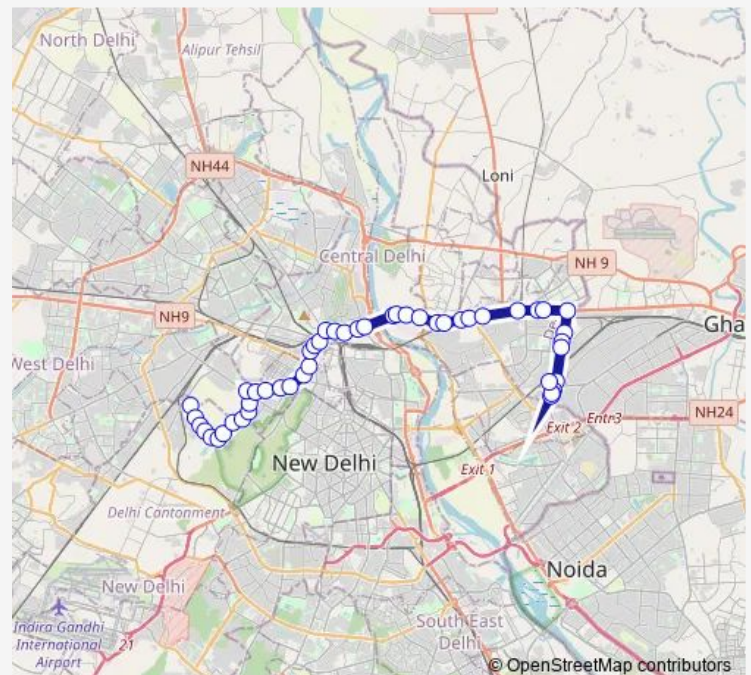

### Route schedule

Inder Puri Krishi Kunj — Anand Vihar Isbt Terminal

Monday 07:35-22:31

Tuesday 07:35-22:31

Wednesday 07:35-22:31

Thursday 07:35-22:31

Friday 07:35-22:31

Saturday 07:35-22:31

Sunday 07:35-22:31

### Route info

Direction: Inder Puri Krishi Kunj

Stops: 48

Route Duration: 1 hour 44 min

76down

BusMaps

Ice Factory

St Stephen Hospital