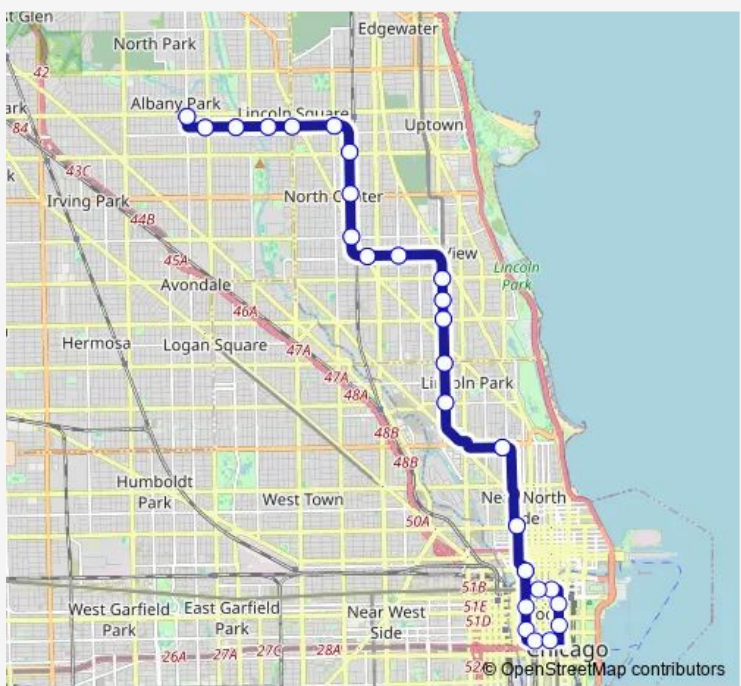

Metro Brown Line

[Go to website](#)

Direction
 Kimball — Kimball

46 stops

[Open route schedule](#)

- Kimball
- Kedzie-Brown
- Francisco
- Rockwell
- Western-Brown
- Damen-Brown
- Montrose-Brown
- Irving Park-Brown
- Addison-Brown
- Paulina
- Southport
- Belmont
- Wellington
- Diversey
- Fullerton
- Armitage
- Sedgwick
- Chicago-Brown
- Merchandise Mart
- Washington/Wells
- Quincy

Route schedule
 Kimball — Kimball

Monday	00:00-23:45
Tuesday	00:00-23:45
Wednesday	00:00-23:45
Thursday	00:00-23:45
Friday	00:00-23:45
Saturday	00:00-23:45
Sunday	00:00-23:45

Route info

Direction: Kimball

Stops: 46

Trip Duration: 1 hour 22 min

■ Brown Line **BusMaps**

LaSalle/Van Buren

Harold Washington Library

Adams/Wabash

Washington/Wabash

State/Lake

Clark/Lake (Elevated)

Merchandise Mart

Chicago-Brown

Sedgwick

Armitage

Fullerton

Diversey

Wellington