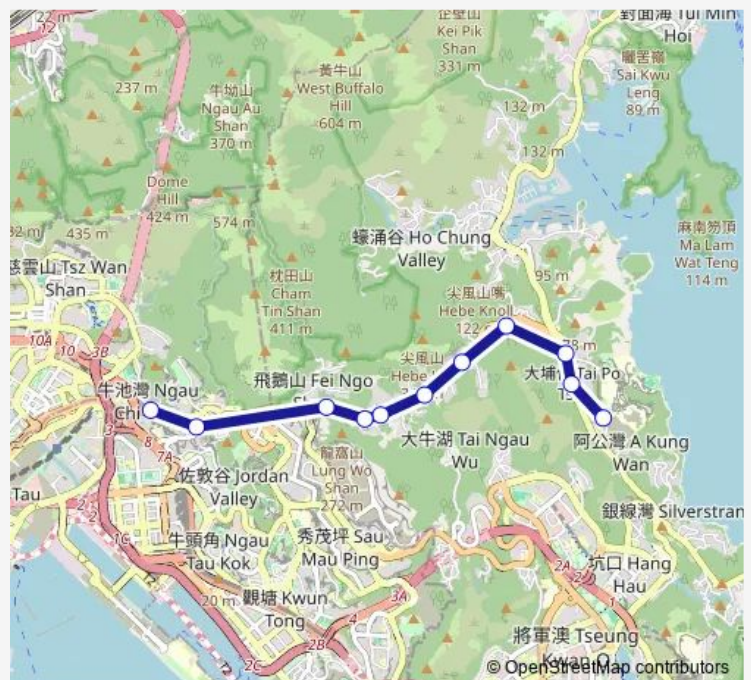

Bus 91P H.K.U.S.T. (South) - Ping Shek / Choi Hung Station

[Go to website](#)

Direction

[Kmb] H.K.U.S.T. (South) — [Ctb] Ping Shek Estate[[Kmb+Ctb] Ngau CHI WAN BBI - Choi Hung Station/
Ping Shek Estate[[Kmb] Ngau CHI WAN BBI - Choi Hung Station

11 stops

[Open route schedule](#)

[Kmb] H.K.U.S.T. (South)

[Ctb] TAI PO Tsai Tsuen, Clear Water BAY Road[[Kmb] TAI PO Tsai

[Ctb] TAI PO Tsai Kau, Clear Water BAY Road[[Kmb] TAI PO Tsai Kau

[Kmb] TA KU Ling SAN Tsuen

[Kmb] PIK Uk

[Kmb] PAK Shek Wo

[Kmb] Tseng LAN Shue

[Kmb] Lung WO Village

[Kmb] Anderson Road

[Ctb] PAK Hung House Choi WAN Estate, NEW Clear Water BAY Road[[Kmb] PAK Hung House

[Ctb] Ping Shek Estate[[Kmb+Ctb] Ngau CHI WAN BBI - Choi Hung Station/
Ping Shek Estate[[Kmb] Ngau CHI WAN BBI - Choi Hung Station

Route schedule

[Kmb] H.K.U.S.T. (South) — [Ctb] Ping Shek Estate[[Kmb+Ctb] Ngau CHI WAN BBI - Choi Hung Station/
Ping Shek Estate[[Kmb] Ngau CHI WAN BBI - Choi Hung Station

Monday	16:30-18:30
Tuesday	16:30-18:30
Wednesday	16:30-18:30
Thursday	16:30-18:30
Friday	16:30-18:30
Saturday	—
Sunday	—

Route info

Direction: [Kmb] H.K.U.S.T. (South)

Stops: 11

Trip Duration: 0 hour 28 min