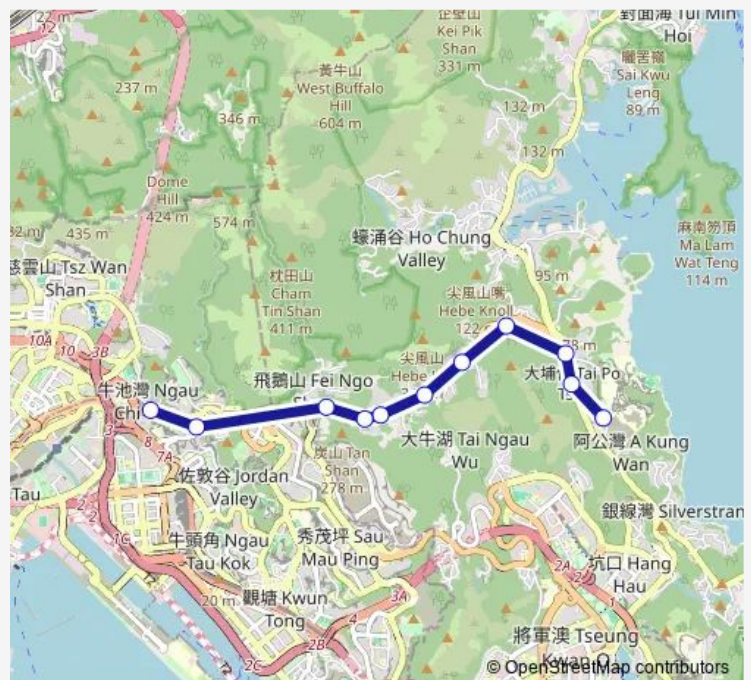

Bus 91p H.K.U.S.T. (South) - Ping Shek / Choi Hung Station

[Go to website](#)

Direction

[Kmb] H.K.U.S.T. (South) — [Ctb] Ping Shek Estate/[Kmb+Ctb] Ngau CHI WAN BBI - Choi Hung Station/
Ping Shek Estate/[Kmb] Ngau CHI WAN BBI - Choi Hung Station

[Kmb] PIK Uk

[Kmb] PAK Shek Wo

[Kmb] Tseng LAN Shue

[Kmb] Lung WO Village

[Kmb] Anderson Road

[Ctb] PAK Hung House Choi WAN Estate, NEW Clear Water BAY Road/[Kmb] PAK Hung House

[Ctb] Ping Shek Estate/[Kmb+Ctb] Ngau CHI WAN BBI - Choi Hung Station/
Ping Shek Estate/[Kmb] Ngau CHI WAN BBI - Choi Hung Station

Route schedule

[Kmb] H.K.U.S.T. (South) — [Ctb] Ping Shek Estate/[Kmb+Ctb] Ngau CHI WAN BBI - Choi Hung Station/
Ping Shek Estate/[Kmb] Ngau CHI WAN BBI - Choi Hung Station

Monday	16:30-18:30
Tuesday	16:30-18:30
Wednesday	16:30-18:30
Thursday	16:30-18:30
Friday	16:30-18:30
Saturday	—
Sunday	—

Route info

Direction: [Kmb] H.K.U.S.T. (South)

Stops: 11

Trip Duration: 0 hour 19 min

91p Bus time schedules and route maps are available in an offline PDF at busmaps.com. Use the busmaps.com website to see live bus times, train schedule or subway schedule, and step-by-step directions for all public transit in Kwun Tong