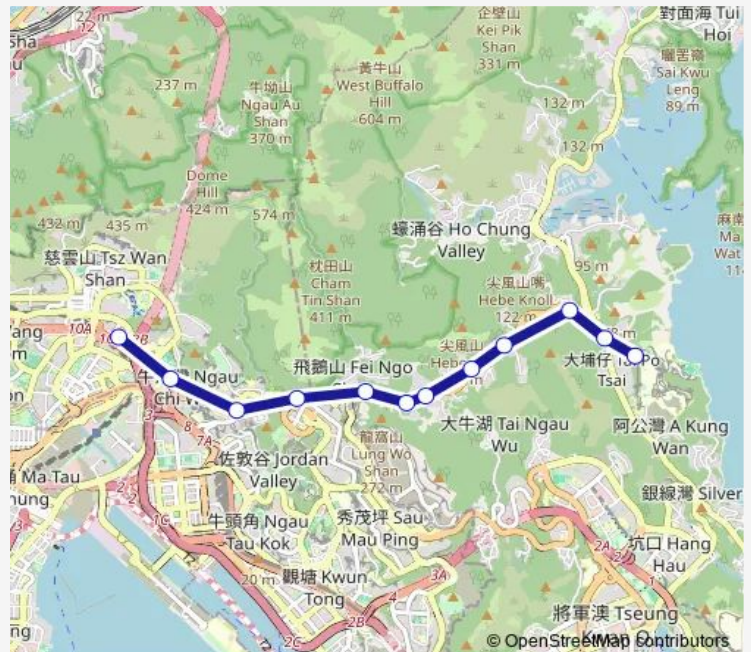

Direction

[Kmb+Ctb] Diamond Hill Station BUS Terminus/
Diamond Hill Station[[Kmb] Diamond Hill Station BUS Terminus — [Ctb] HK University OF Science AND Technology, University Road[[Kmb] H.K.U.S.T. (North)

12 stops

[Open route schedule](#)

[Kmb+Ctb] Diamond Hill Station BUS Terminus/
Diamond Hill Station[[Kmb] Diamond Hill Station BUS Terminus

[Kmb] Ngau CHI WAN BBI - Ngau CHI WAN Village

[Ctb] PAK Hung House Choi WAN Estate, NEW Clear Water BAY Road[[Kmb+Ctb] PAK Hung House/
PAK Hung House Choi WAN Estate, NEW Clear Water BAY Road[[Kmb] PAK Hung House

[Kmb] Good Hope School

[Kmb] Anderson Road

[Kmb] Denon Terrace

[Kmb] Tseng LAN Shue

[Kmb] PAK Shek Wo

[Kmb] PIK Uk

[Kmb] TA KU Ling SAN Tsuen

[Ctb] TAI PO Tsai Kau, Clear Water BAY Road[[Kmb] TAI PO Tsai Kau

[Ctb] HK University OF Science AND Technology, University Road[[Kmb] H.K.U.S.T. (North)

Route schedule

[Kmb+Ctb] Diamond Hill Station BUS Terminus/
Diamond Hill Station[[Kmb] Diamond Hill Station BUS Terminus — [Ctb] HK University OF Science AND Technology, University Road[[Kmb] H.K.U.S.T. (North)

Monday	07:55-09:50
Tuesday	07:55-09:50
Wednesday	07:55-09:50
Thursday	07:55-09:50
Friday	07:55-09:50
Saturday	—
Sunday	—

Route info

Direction: [Kmb+Ctb] Diamond Hill Station BUS Terminus/
Diamond Hill Station[[Kmb] Diamond Hill Station BUS Terminus

Stops: 12

Trip Duration: 0 hour 22 min