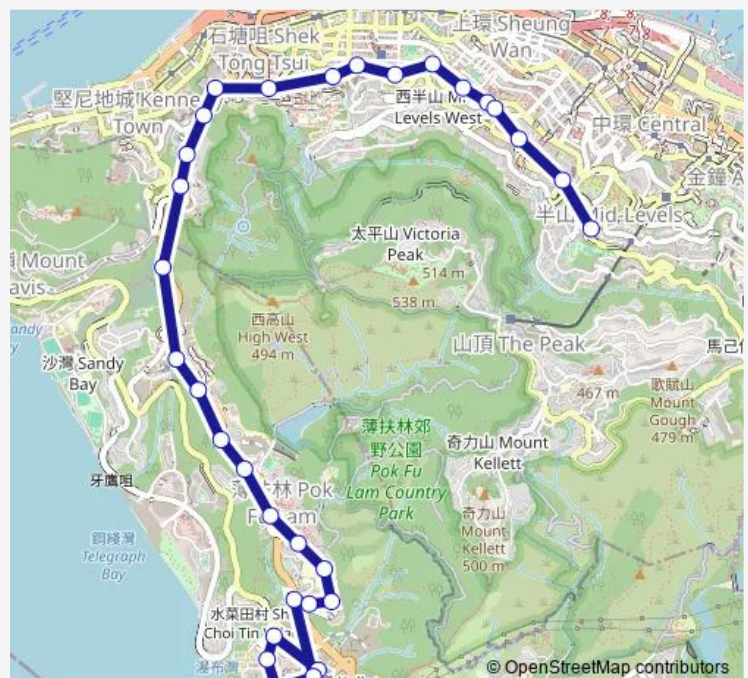

Route schedule

[Ctb] WAH Kwai Estate|[Kmb+Ctb] WAH Kwai Estate BUS Terminus/
Wah Kwai Estate — [Ctb] Garden Terrace, Robinson Road

Monday 07:10

Tuesday 07:10

Wednesday 07:10

Thursday 07:10

Friday 07:10

Saturday —

Sunday —

Route info

Direction: [Ctb] WAH Kwai Estate|[Kmb+Ctb] WAH Kwai Estate BUS Terminus/
Wah Kwai Estate

Stops: 29

Trip Duration: 0 hour 37 min

■ 40P — WAH FU (North) - Robinson Road

[Ctb] Pokfield Road, POK FU LAM Road[[Kmb+Ctb] Pokfield Road/
Pokfield Road, POK FU LAM Road