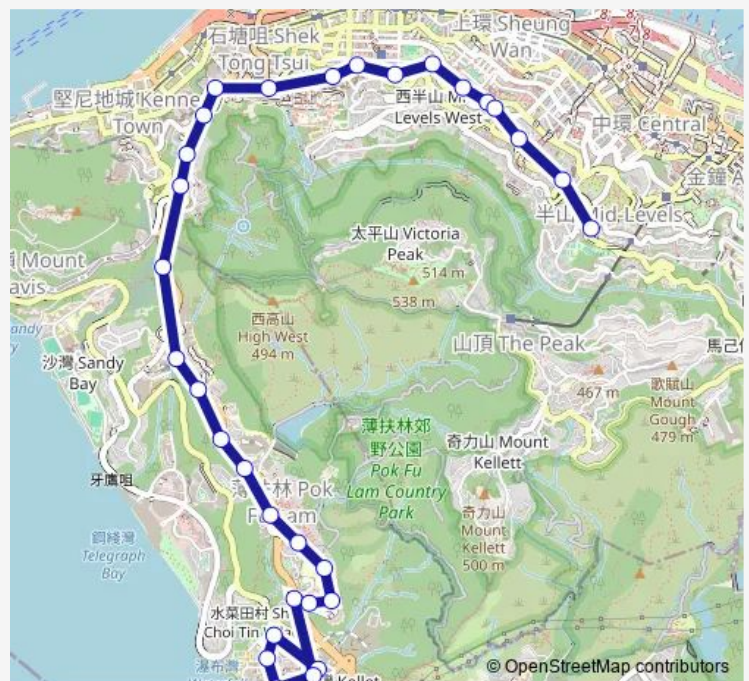

### Route schedule

[Ctb] WAH LAM Path — [Ctb] Garden Terrace, Robinson Road

Monday	06:40-07:05
Tuesday	06:40-07:05
Wednesday	06:40-07:05
Thursday	06:40-07:05
Friday	06:40-07:05
Saturday	—
Sunday	—

### Route info

Direction: [Ctb] WAH LAM Path

Stops: 30

Trip Duration: 0 hour 34 min

■ 40p — WAH FU (North) - Robinson Road

[Ctb] Pokfield Road, POK FU LAM Road[[Kmb+Ctb] Pokfield Road/<Br>Pokfield Road, POK FU LAM Road