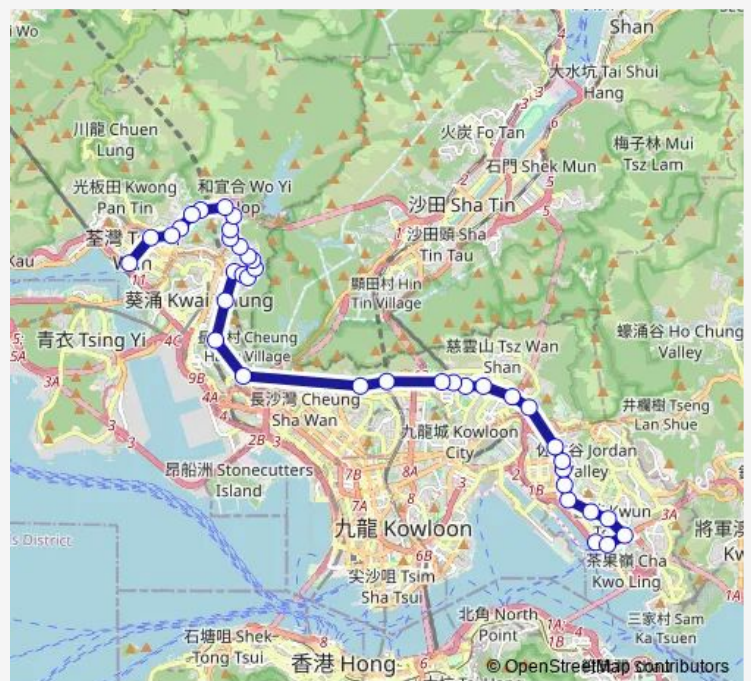

[Ctb] SHA TIN Pass Road, Lung Cheung Road[[Kmb] Wong TAI SIN BBI - Wong TAI SIN Temple

[Ctb] Morse Park Swimming Pool, Lung Cheung Road[[Kmb+Ctb] Morse Park Swimming Pool/
Morse Park Swimming Pool, Lung Cheung Road[[Kmb] Morse Park Swimming Pool

Route schedule

[Kmb] Kwun Tong Ferry — [Ctb] Nina Tower[[Kmb] Nina Tower BUS Terminus][Lwb] Nina Tower BUS Terminus

| | |
|-----------|-------------|
| Monday | 09:00-19:45 |
| Tuesday | 09:00-19:45 |
| Wednesday | 09:00-19:45 |
| Thursday | 09:00-19:45 |
| Friday | 09:00-19:45 |
| Saturday | 09:00-20:15 |
| Sunday | 09:00-18:15 |

Route info

Direction: [Kmb] Kwun Tong Ferry

Stops: 38

Trip Duration: 0 hour 56 min

40P — Tsuen WAN (Nina Tower) - Kwun Tong Ferry **BusMaps**

[Ctb] P.H.C. Wing Kwong College, Lung Chung Road[[Kmb] Wing Kwong College