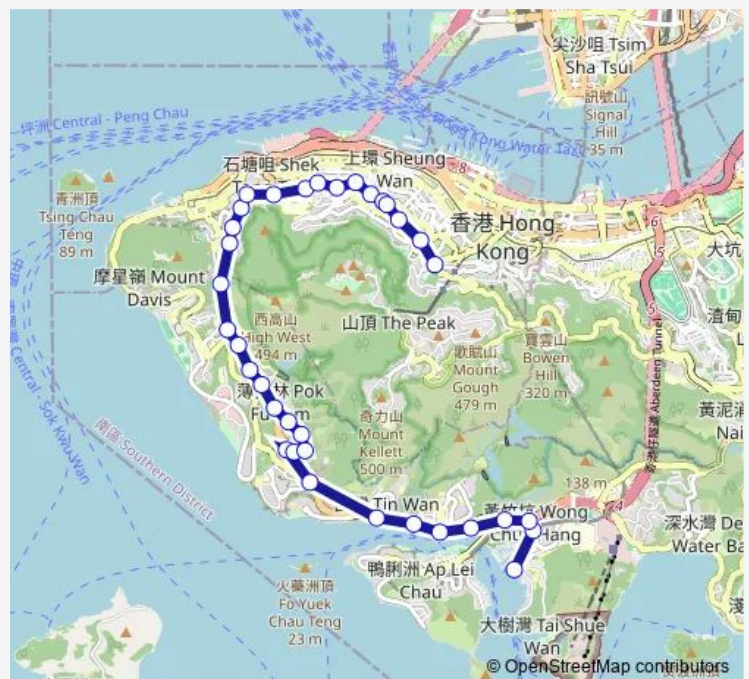

[Ctb] CHI FU Landmark, CHI FU Road

[Ctb] CHI FU FA Yuen Tennis Court, CHI FU Road

Route schedule

[Ctb] Sham Wan — [Ctb] Garden Terrace, Robinson Road

Monday	07:00
Tuesday	07:00
Wednesday	07:00
Thursday	07:00
Friday	07:00
Saturday	—
Sunday	—

Route info

Direction: [Ctb] Sham Wan

Stops: 34

Trip Duration: 0 hour 35 min

■ 40p — Shum WAN Public Transport Terminus - Robinson Road **BusMaps**

[Ctb] POK FU LAM Village, POK FU LAM Road

[Ctb] POK FU LAM Reservoir Road, POK FU LAM Road