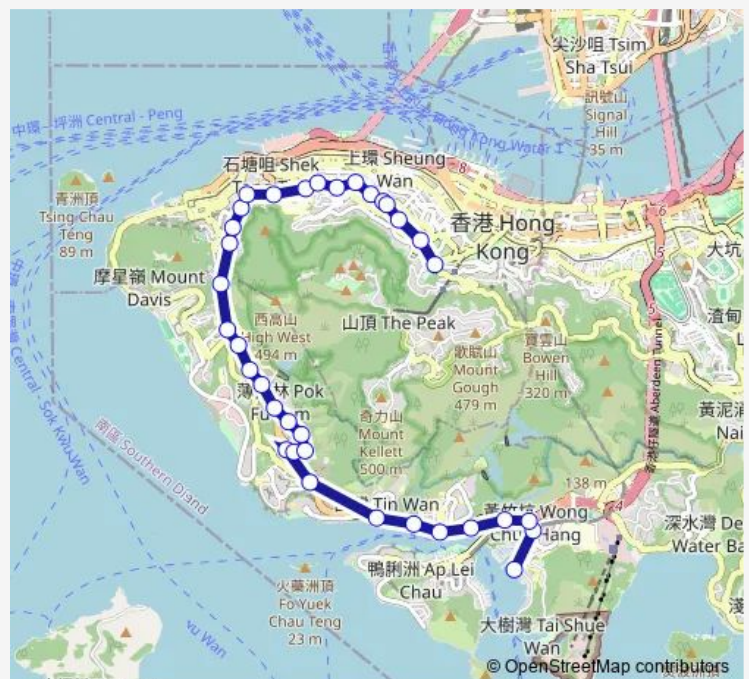

[Ctb] CHI FU Landmark, CHI FU Road

[Ctb] CHI FU FA Yuen Tennis Court, CHI FU Road

Route schedule

[Ctb] Sham Wan — [Ctb] Garden Terrace, Robinson Road

Monday	07:00
Tuesday	07:00
Wednesday	07:00
Thursday	07:00
Friday	07:00
Saturday	—
Sunday	—

Route info

Direction: [Ctb] Sham Wan

Stops: 35

Trip Duration: 0 hour 36 min

■ 40P — Shum WAN Public Transport Terminus - Robinson Road **BusMaps**

[Ctb] POK FU LAM Village, POK FU LAM Road

[Ctb] POK FU LAM Reservoir Road, POK FU LAM Road