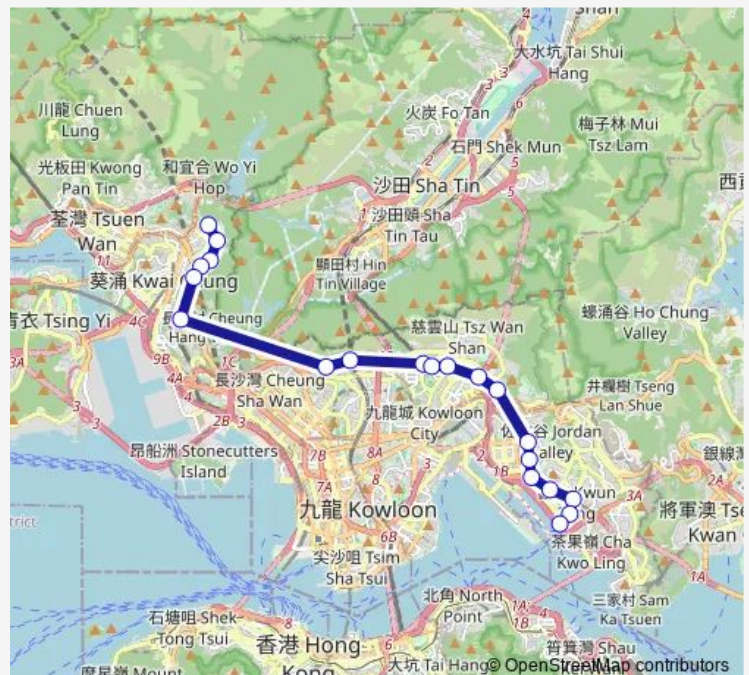

Route schedule

[Kmb] Shek YAM East Estate — [Kmb] Kwun Tong Ferry

Monday 07:32-07:56

Tuesday 07:32-07:56

Wednesday 07:32-07:56

Thursday 07:32-07:56

Friday 07:32-07:56

Saturday —

Sunday —

Route info

Direction: [Kmb] Shek YAM East Estate

Stops: 20

Trip Duration: 0 hour 38 min

■ 40P — Shek YAM East Estate - Kwun Tong Ferry

[Kmb+Ctb] Kwun Tong Road Sitting-OUT Area/
Kwun
Tong Road Sitting-OUT Area, Kwun Tong Road[[Kmb]
Kwun Tong Road Sitting-OUT Area