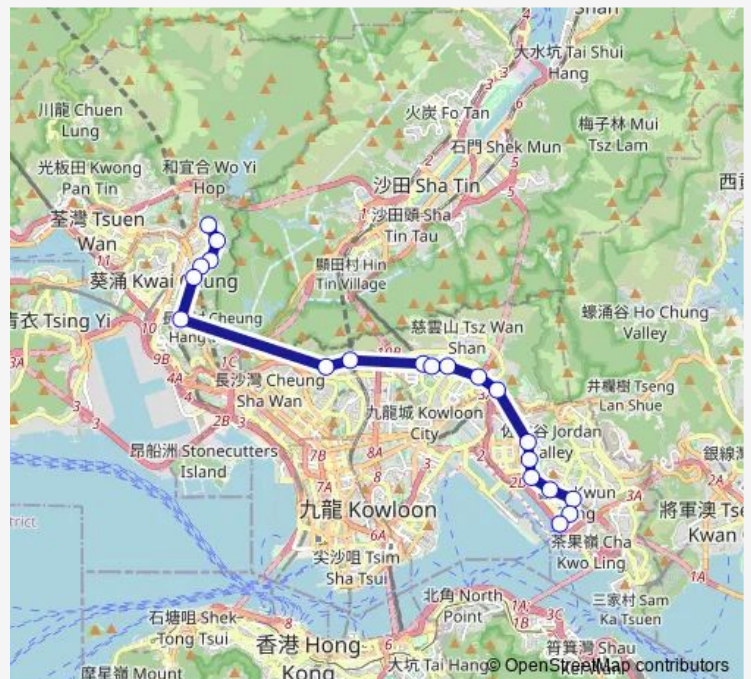

# Bus 40p Shek YAM East Estate - Kwun Tong Ferry

[Go to website](#)

**Direction**  
 [Kmb] Shek YAM East Estate — [Kmb] Kwun Tong Ferry  
 20 stops  
[Open route schedule](#)

- [Kmb] Shek YAM East Estate
- [Kmb] Fung YAM House ON YAM Estate
- [Kmb] Shek KAI House Shek LEI Estate
- [Kmb] Shek Chun House Shek LEI Estate
- [Kmb] YIP Shing Street Kwai Chung
- [Kmb] WAH Yuen Chuen
- [Ctb] Beacon Heights, Lung Cheung Road|[Kmb] Beacon Heights
- [Ctb] Phoenix House, Lung Cheung Road|[Kmb] Phoenix House
- [Kmb] Lung Cheung Govt. Sec. School
- [Ctb] Wong TAI SIN Station, Lung Cheung Road|[Kmb] Wong TAI SIN BBI - Wong TAI SIN Temple
- [Ctb] Shatin Pass Road, Lung Cheung Road|[Kmb] Wong TAI SIN BBI - Shatin Pass Road
- [Ctb] Diamond Hill Station, TAI HOM Road|[Kmb] Diamond Hill Station|[Xb] TAI HOM Road Eastbound (Near Sheung Yuen Street) AT Diamond Hill
- [Ctb] Ngau CHI WAN Village, Lung Cheung Road|[Kmb] Ngau CHI WAN BBI - Ngau CHI WAN Village
- [Ctb] Kowloon BAY Station, Kwun Tong Road|[Kmb+Ctb] Kowloon BAY Station/<Br>Kowloon BAY Station, Kwun Tong Road|[Kmb] Kowloon BAY Station
- [Ctb] Lower Ngau TAU KOK Estate, Kwun Tong Road|[Kmb+Ctb] Lower Ngau TAU KOK Estate/<Br>Lower Ngau TAU KOK Estate, Kwun Tong Road|[Kmb] Lower Ngau TAU KOK Estate

**Route schedule**  
 [Kmb] Shek YAM East Estate — [Kmb] Kwun Tong Ferry

Monday	07:32-07:56
Tuesday	07:32-07:56
Wednesday	07:32-07:56
Thursday	07:32-07:56
Friday	07:32-07:56
Saturday	—
Sunday	—

**Route info**  
 Direction: [Kmb] Shek YAM East Estate  
 Stops: 20  
 Trip Duration: 0 hour 44 min