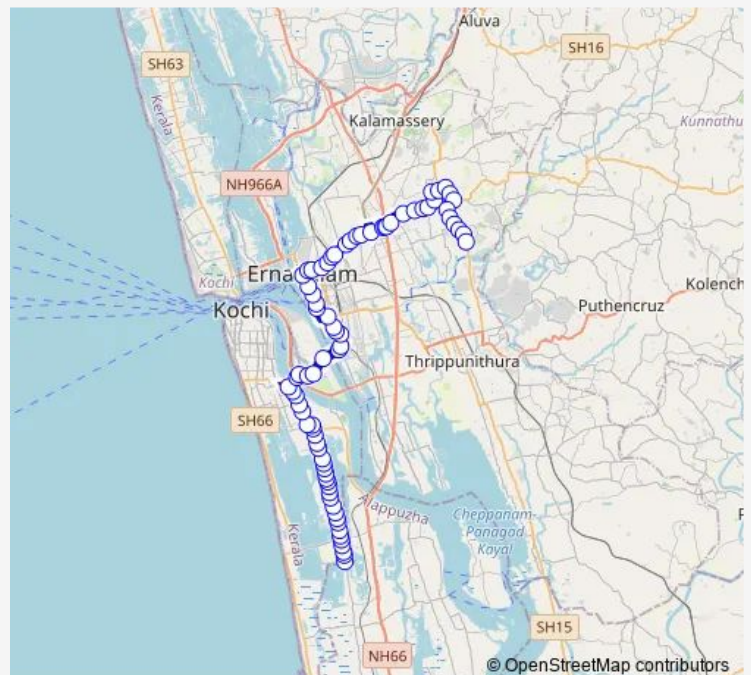

Thursday 06:00

Friday 06:00

Saturday 06:00

Sunday 06:00

Route info

Direction: Chittethukara

Stops: 76

Trip Duration: 1 hour 30 min