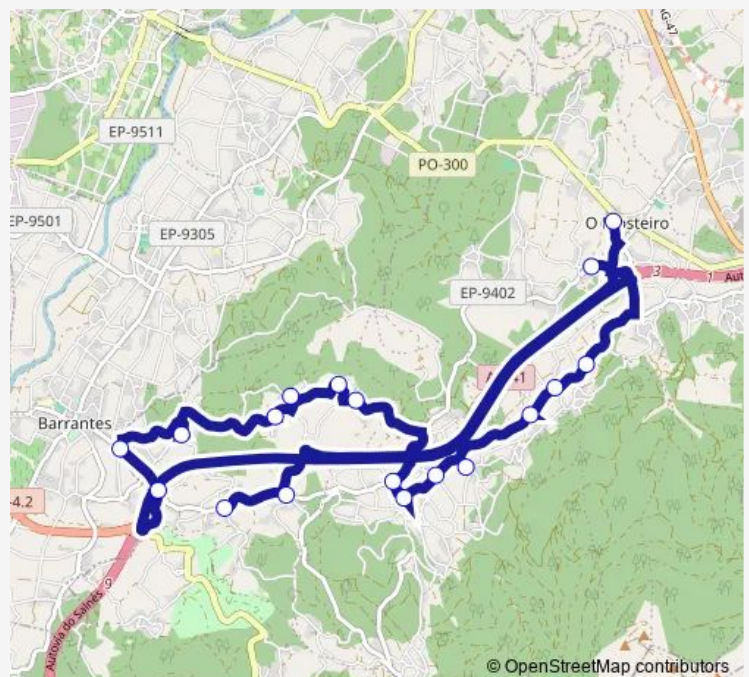

### Route schedule

CPI de Mosteiro-Meis — S. Martiño (Bouza Cruce A

Monday 18:12

Tuesday —

Wednesday —

Thursday —

Friday —

Saturday —

### Route info

Direction: CPI de Mosteiro-Meis

Stops: 18

Trip Duration: 0 hour 29 min

■ XG814045 — CPI de Mosteiro-Meis-S. Martiño (Bouza Cruce Autovia)

XG814045 Bus time schedules and route maps are available in an offline PDF at [busmaps.com](https://busmaps.com). Use the [busmaps.com](https://busmaps.com) website to see live bus times, train schedule or subway schedule, and step-by-step directions for all public transit in Pontevedra