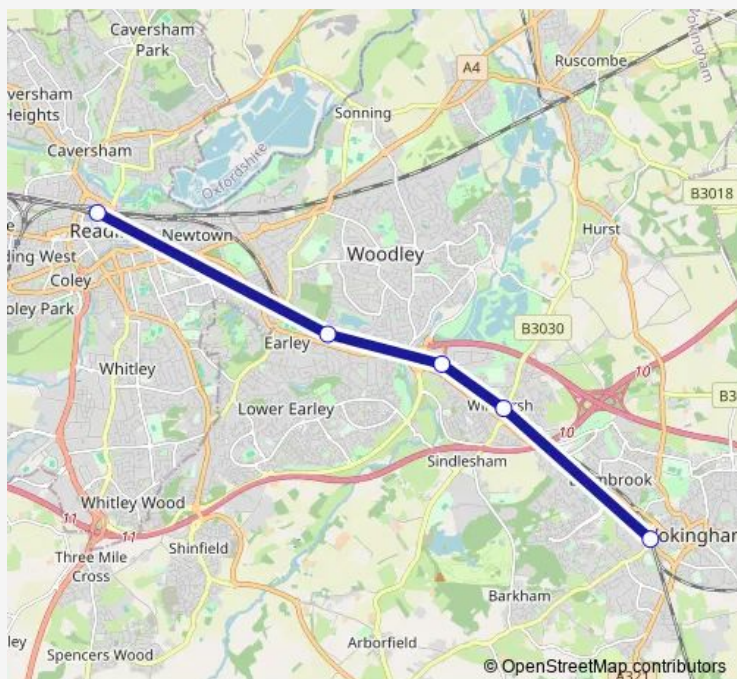

Rail Replacement Bus Service Sw:Wkm->Rdg SW replacement bus service from WKM to Rdg

[Go to website](#)

Direction

Wokingham — Reading

5 stops

[Open route schedule](#)

Wokingham

Winnersh

Winnersh Triangle

Earley

Reading

Route schedule

Wokingham — Reading

Monday 00:29-00:57

Tuesday —

Wednesday —

Thursday —

Friday 25:32-01:33⁺¹

Saturday 01:32-01:44⁺¹

Sunday 00:03-00:57⁺¹

Route info

Direction: Wokingham

Stops: 5

Trip Duration: 0 hour 25 min