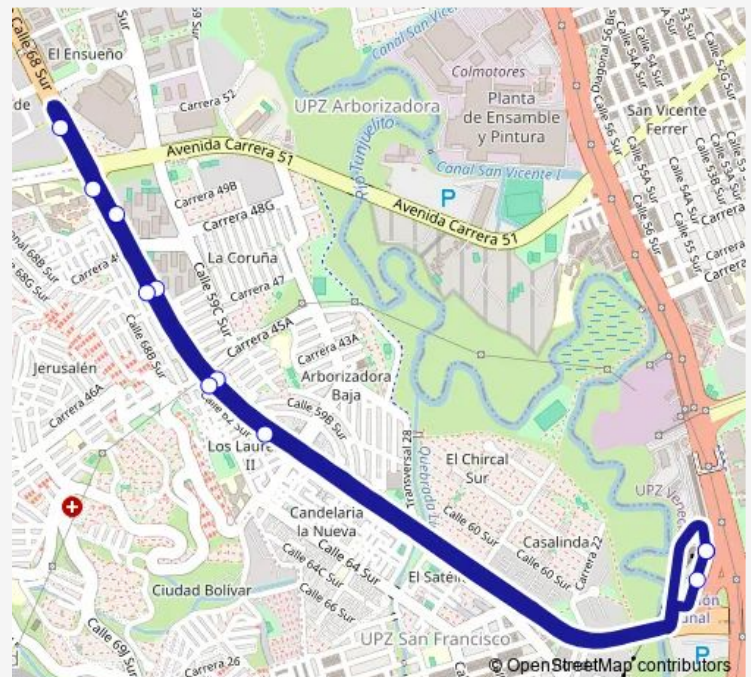

Direction

Portal Tunal — Portal Tunal

11 stops

[Open route schedule](#)

Portal Tunal

AV. V/cio - KR 44

AV. V/cio - KR 48

090b10

AV. V/cio - TV 63

AV. V/cio - KR 49

AV. V/cio - KR 48

AV. V/cio - KR 45a

AV. V/cio - KR 43b

Portal Tunal Alimentación Plataforma 2

Portal Tunal

Route schedule

Portal Tunal — Portal Tunal

| | |
|-----------|---------------------------|
| Monday | 03:41-00:30 ⁺¹ |
| Tuesday | 03:41-00:30 ⁺¹ |
| Wednesday | 03:41-00:30 ⁺¹ |
| Thursday | 03:41-00:30 ⁺¹ |
| Friday | 03:41-00:30 ⁺¹ |
| Saturday | 03:41-00:30 ⁺¹ |
| Sunday | 03:42-23:30 |

Route info

Direction: Portal Tunal

Stops: 11

Trip Duration: 0 hour 29 min

6-1 Bus time schedules and route maps are available in an offline PDF at busmaps.com. Use the busmaps.com website to see live bus times, train schedule or subway schedule, and step-by-step directions for all public transit in Bogota