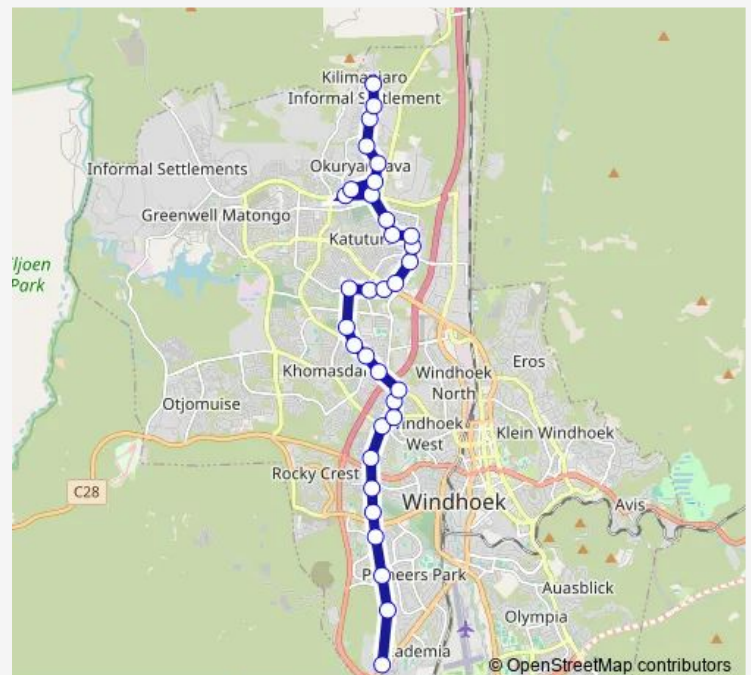

Bus 6-1 complete

[Go to website](#)

Direction

Unam — Kilimandjaro

33 stops

[Open route schedule](#)

- Unam
- Karl Dove
- Paulinum
- Gramoski
- Tauben Glen
- King Fisher
- Dorado Circle
- Hendrik Witbooi / Ium
- Channel 7
- Ara / U Save
- Bach
- Khomas Medical Center
- Richardine Kloppers
- Holden
- Mercedes
- Jacob Marengo School
- Katutura Court
- Katutura Police Station
- Katutura Shoprite
- Damara 7
- Shandumbala

Route schedule

Unam — Kilimandjaro

Monday	06:30-17:10
Tuesday	06:30-17:10
Wednesday	06:30-17:10
Thursday	06:30-17:10
Friday	06:30-17:10
Saturday	—
Sunday	—

Route info

Direction: Unam

Stops: 33

Trip Duration: 0 hour 57 min

■ 6-1 — complete

Owambo Bus Stop

Gemeende

Sam Nujoma Stadium

Hereford

Okuryangava Clinic

Women Center

Ekundi

Friday 05:30-16:10

Saturday —

Sunday —

Route info

Direction: Babylon

Stops: 32

Trip Duration: 0 hour 57 min

Dorado Circle