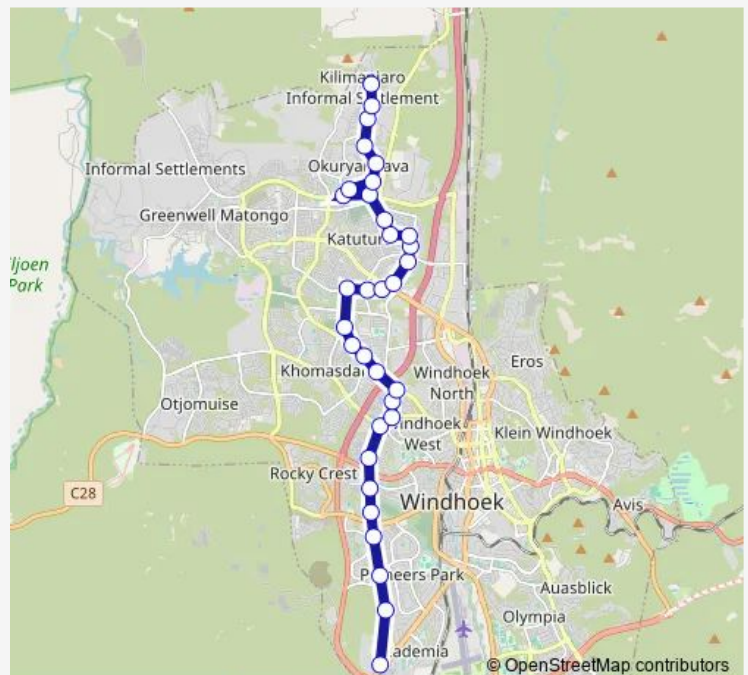

Bus 6-1 complete

[Go to website](#)

Direction

Unam — Kilimandjaro

33 stops

[Open route schedule](#)

- Unam
- Karl Dove
- Paulinum
- Gramoski
- Tauben Glen
- King Fisher
- Dorado Circle
- Hendrik Witbooi / Ium
- Channel 7
- Ara / U Save
- Bach
- Khomas Medical Center
- Richardine Kloppers
- Holden
- Mercedes
- Jacob Marengo School
- Katutura Court
- Katutura Police Station
- Katutura Shoprite
- Damara 7
- Shandumbala

Route schedule

Unam — Kilimandjaro

Monday	06:30-17:10
Tuesday	06:30-17:10
Wednesday	06:30-17:10
Thursday	06:30-17:10
Friday	06:30-17:10
Saturday	—
Sunday	—

Route info

Direction: Unam

Stops: 33

Trip Duration: 0 hour 57 min

■ 6-1 — complete

BusMaps

Owambo Bus Stop

Gemeende

Sam Nujoma Stadium

Hereford

Okuryangava Clinic

Women Center

Thursday 05:30-16:10

Friday 05:30-16:10

Saturday —

Sunday —

Route info

Direction: Babylon

Stops: 32

Trip Duration: 1 hour 0 min